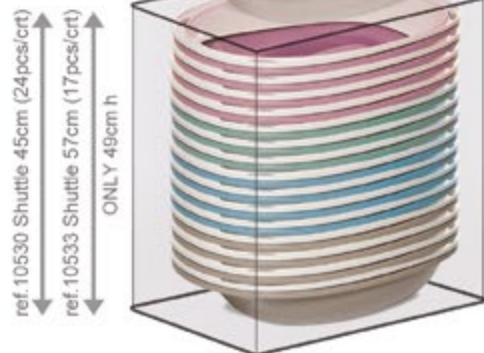

## TRADITIONAL LITTER TRAYS

READY FOR THE SHOPS!

save money!  
save time!  
save space!

**INNOVATIVE!**  
frame + tray  
already coupled  
inside the carton

Ref. 10530- 10533

**SHUTTLE** < 45cm  
57cm

Lettieria innovativa per animali ~ Litière animaux  
Innovative litter tray ~ Katzentoilette