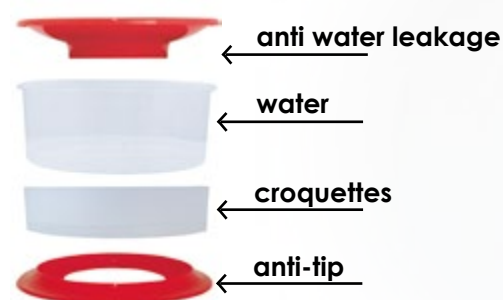

Ref. 10081 - 10082

PICNIK < SIMPLY LUX

Ciotola antirovesciamento con piedistallo ~ Gamelle anti-renversement avec support
Anti-tip bowl with pedestal ~ Unkippar Fressnapf mit Piedestal

Packaging Details	Ref. 10081	Ref. 10082
Dimensions piece (cm)	Ø 22 x 9,5 h	Ø 22 x 12 h
Weight piece (gr)	255	340
Quantity carton	9	6
Dimension carton (cm)	60 x 40 x 27 h	60 x 40 x 27 h
Quantity pallet	288	192
Barcode	80 16040 10081 7	80 16040 10082 4

Colori assortiti nel cartone / Colori sul catalogo: non vincolanti - Assorted colours in the box / colors on the catalogue: not binding

ANTI-TIP
ANTI-RENVERSEMENT
ANTI-ROVESCIAIMENTO
UNKIPPBAR

Ref. 10195

THE ROLLING BALL

Palla snack rilascia crocchette ~ Boule à croquettes
Treat ball: food & treats releasing toy ~ Futterball: Trockenfutter Dispenser Ball