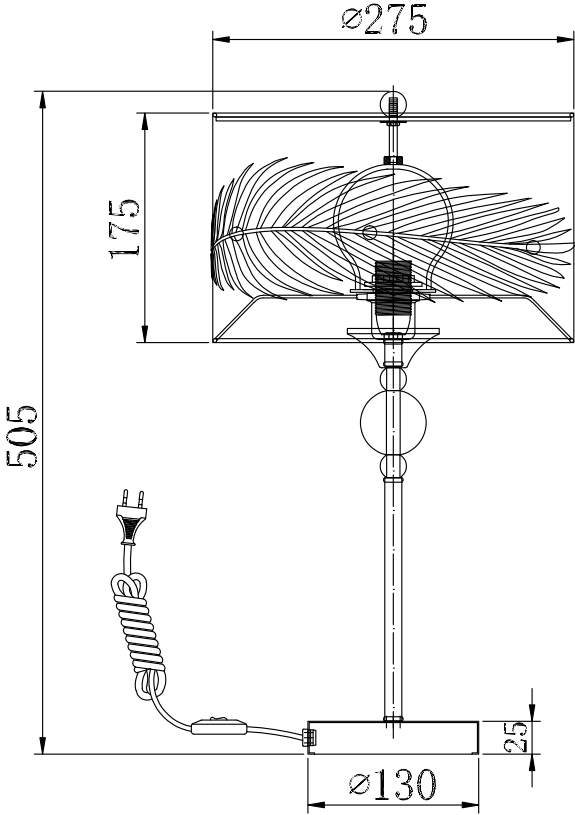

Instruction

Collection: House
Series: Fam
Model: H428-TL-01-WG
Mobile

1 x E14 (40w)

MAYTONI
DECORATIVE LIGHTING

www.maytoni.de