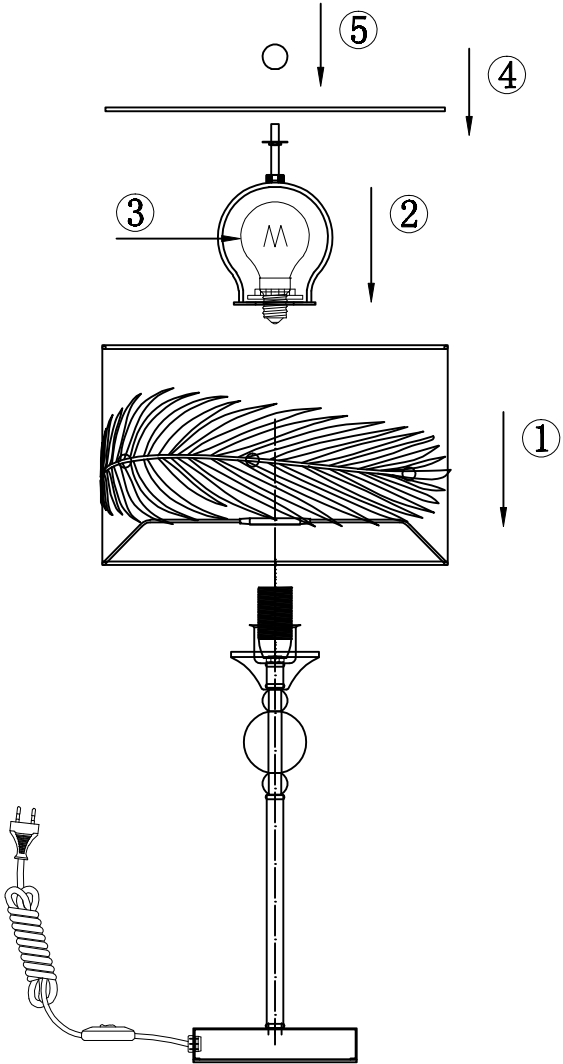

Instruction

Collection: House
Series: Fam
Model: H428-TL-01-WG
Mobile

1 x E14 (40w)

MAYTONI
DECORATIVE LIGHTING

www.maytoni.de