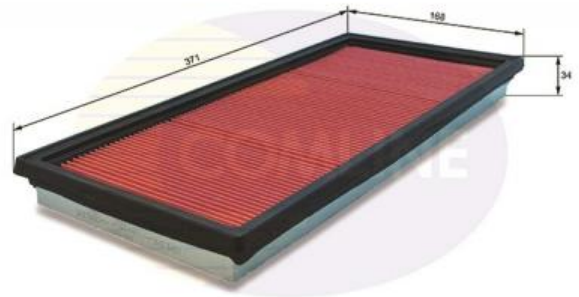

AUTO PARTS

Product Bulletin

CSB12970 - Air Filter

Vehicles

SUBARU,

Technical Info

Height (mm) 34
 Length (mm) 371
 Width (mm) 168

**All dimensions are in mm.