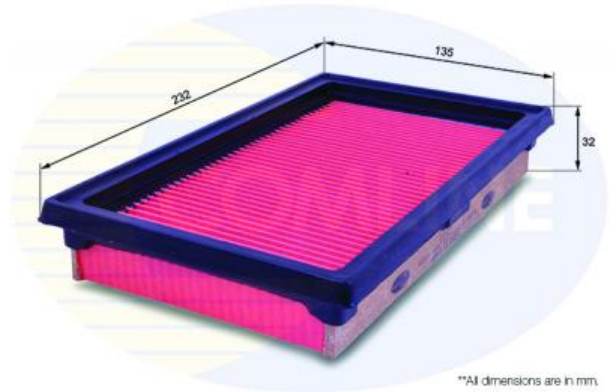

AUTO PARTS

Product Bulletin

CNS12248 - Air Filter

Vehicles

INFINITI, NISSAN,

Technical Info

Height (mm) 32
 Length (mm) 232
 Width (mm) 135

Cross References