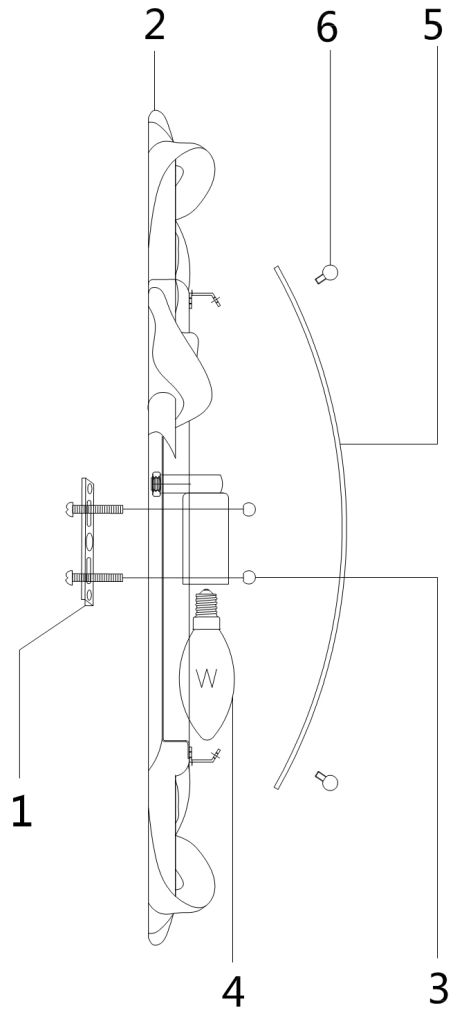

Instruction

Collection: HOUSE

Series: LANTANA

Model: H300-03-G

Wall & ceiling

- Wall & ceiling

3 x E14 (40W)

MAYTONI
DECORATIVE LIGHTING