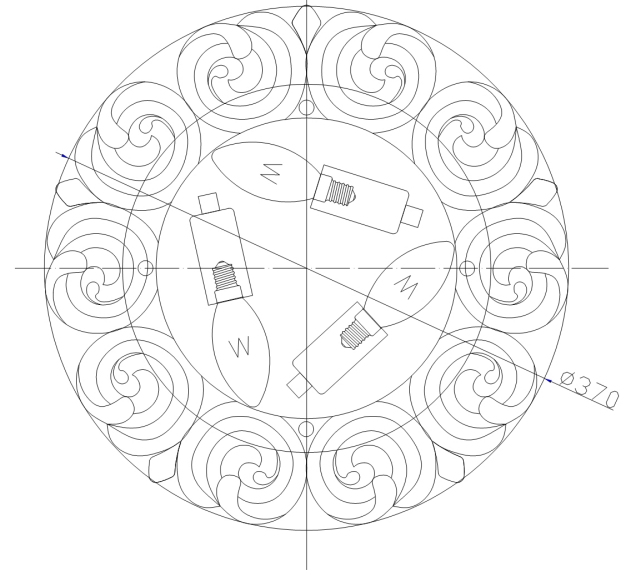

Instruction

Collection: HOUSE

Series: LANTANA

Model: H300-03-G

Wall & ceiling

- Wall & ceiling

3 x E14 (40W)

MAYTONI
DECORATIVE LIGHTING