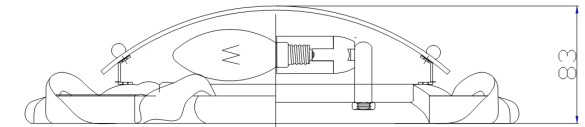

Instruction

Collection: HOUSE

Series: LANTANA

Model: H300-03-G

Wall & ceiling

- Wall & ceiling

3 x E14 (40W)

MAYTONI
DECORATIVE LIGHTING