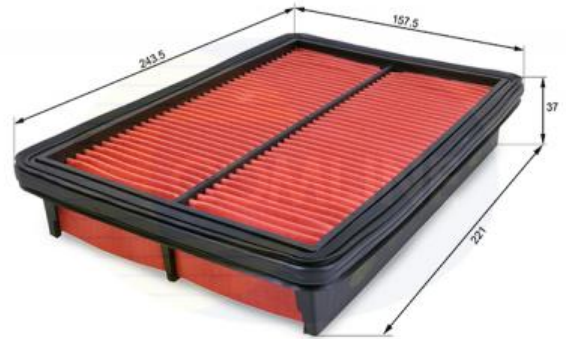

AUTO PARTS

Product Bulletin

CMZ12457 - Air Filter

Vehicles

MAZDA,

Technical Info

Height (mm) 37
 Length (mm) 243.5
 Width (mm) 157.5

**All dimensions are in mm.