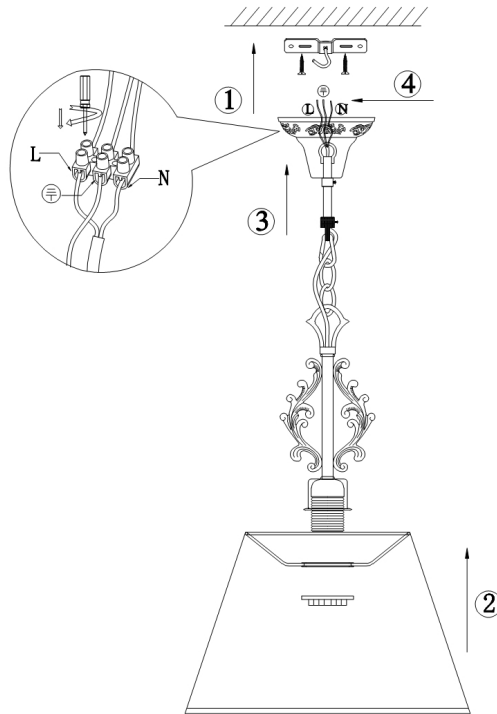

Instruction

Collection: ROYAL CLASSIC

Series: VESTA

Model: RC331-PL-01-R

Ceiling

- Ceiling

1 x E27 (40W)

MAYTONI
DECORATIVE LIGHTING