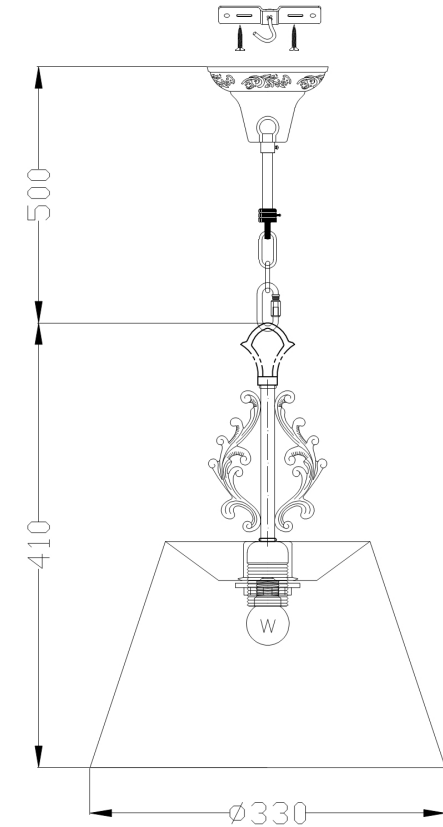

Instruction

Collection: ROYAL CLASSIC

Series: VESTA

Model: RC331-PL-01-R

Ceiling

- Ceiling

1 x E27 (40W)

MAYTONI
DECORATIVE LIGHTING