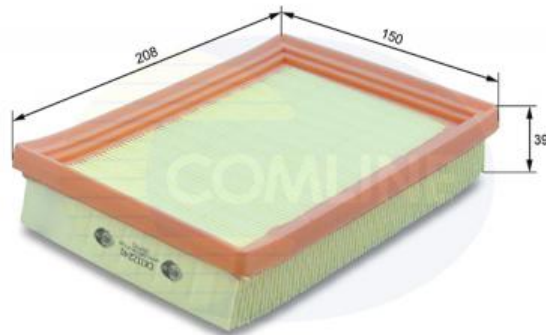

AUTO PARTS

Product Bulletin

CKI12240 - Air Filter

Vehicles

KIA,
MAZDA,

Technical Info

Height (mm) 39
Length (mm) 208
Width (mm) 150

**All dimensions are in mm.