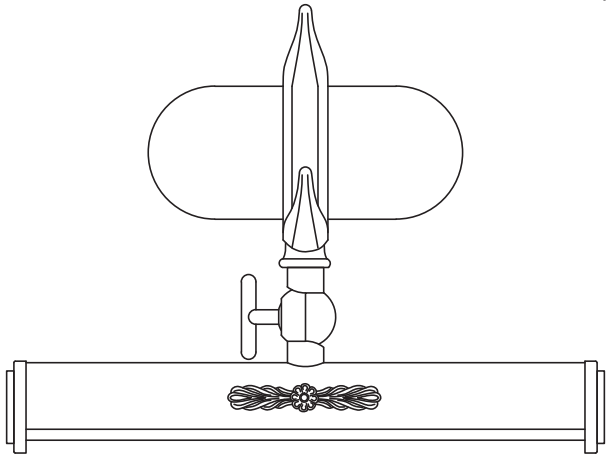

Instruction

Collection: Picture
Series: Raphael
Model: PIC113-01-R
Illumination for pictures

– Illumination for pictures

1 x E14 (25w)

MAYTONI
DECORATIVE LIGHTING

www.maytoni.de