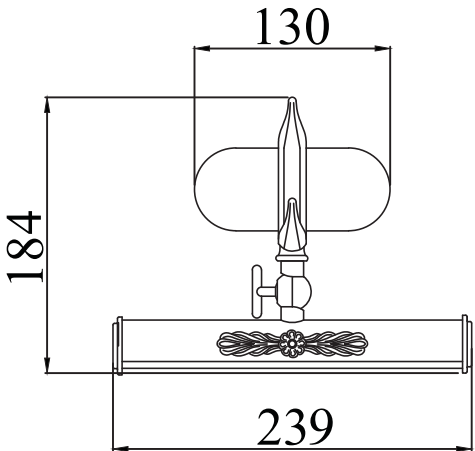

Instruction

Collection: Picture
Series: Raphael
Model: PIC113-01-R
Illumination for pictures

– Illumination for pictures

1 x E14 (25w)

MAYTONI
DECORATIVE LIGHTING

www.maytoni.de