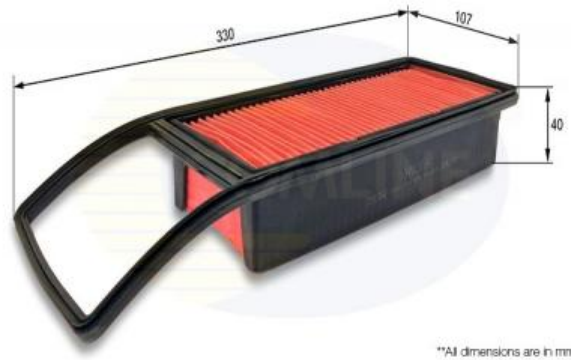

AUTO PARTS

Product Bulletin

CHN12006 - Air Filter

Vehicles

HONDA,

Technical Info

Height (mm) 40
 Length (mm) 330
 Width (mm) 107

Cross References