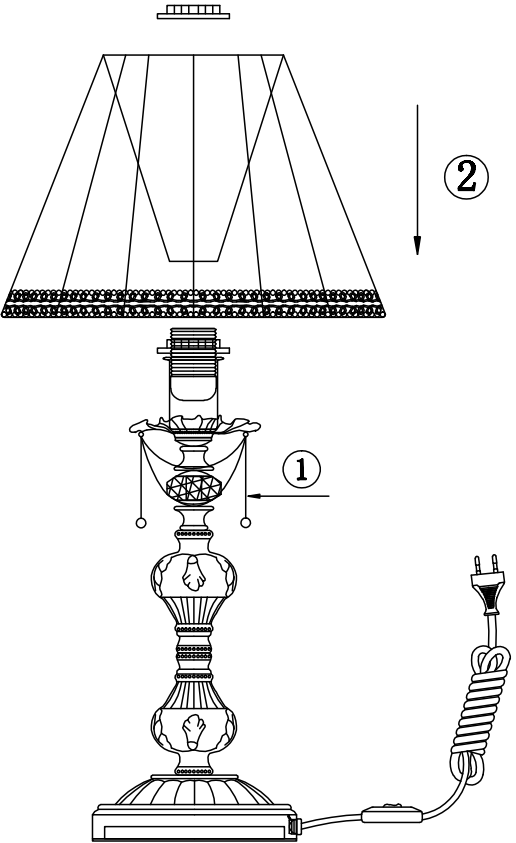

Instruction

Collection: Royal Classic
Series: Rapsodi
Model: RC305-TL-01-R
Table lamp

 – Table lamp

1 x E14 (40w)

MAYTONI
DECORATIVE LIGHTING

www.maytoni.de