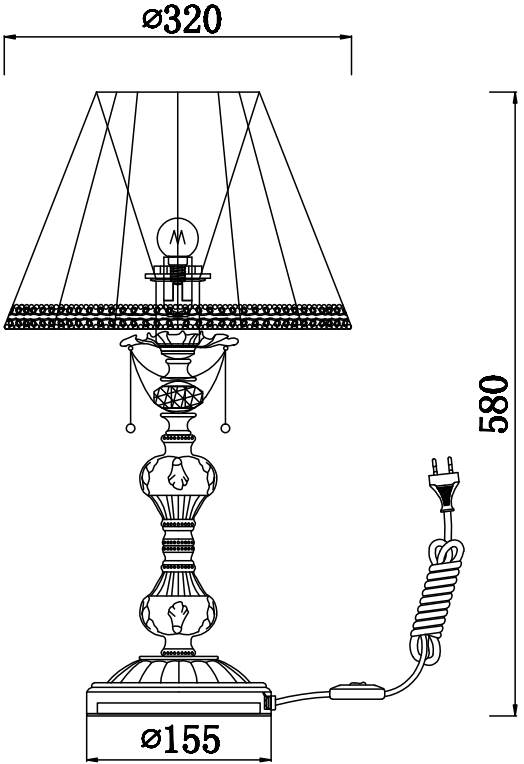

Instruction

Collection: Royal Classic
Series: Rapsodi
Model: RC305-TL-01-R
Table lamp

 – Table lamp

1 x E14 (40w)

MAYTONI
DECORATIVE LIGHTING

www.maytoni.de