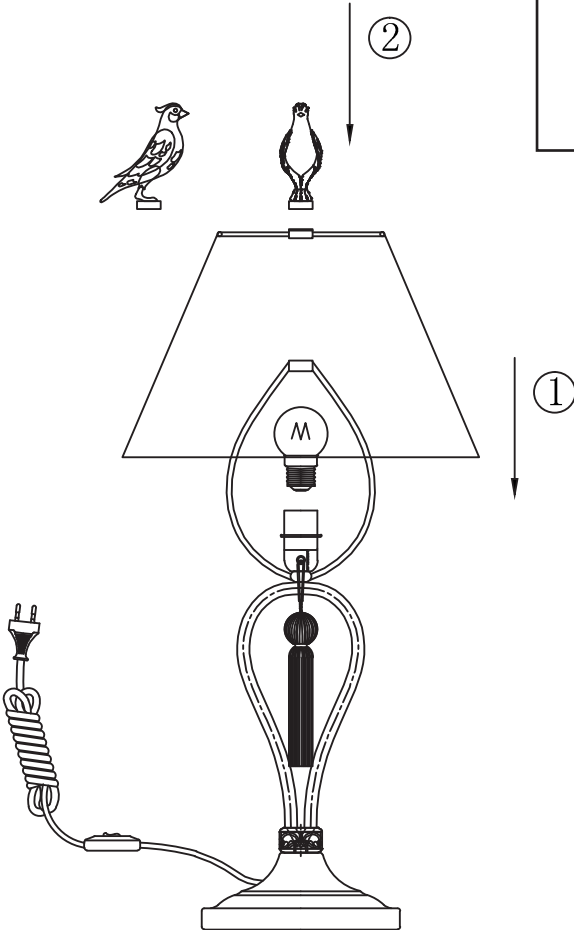

Instruction

Collection: Elegant
Series: Cella
Model: ARM031-11-W
Mobile

1 x E27 (40w)

MAYTONI
DECORATIVE LIGHTING
www.maytoni.de