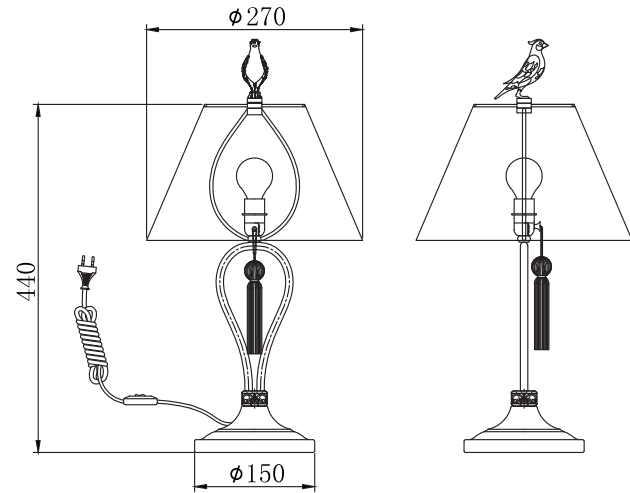

Instruction

Collection: Elegant
Series: Cella
Model: ARM031-11-W
Mobile

1 x E27 (40w)

MAYTONI
DECORATIVE LIGHTING
www.maytoni.de