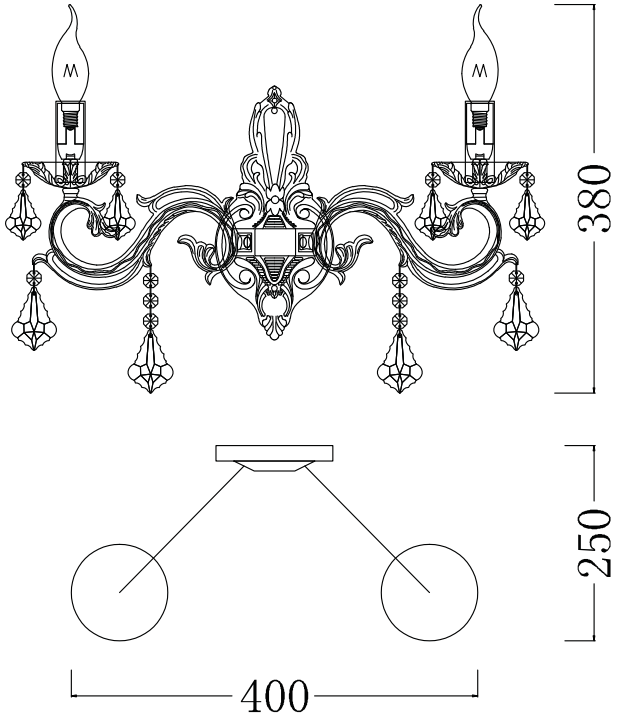

Instruction

Collection: Elegant
Series: Bronze
Model: ARM245-02-W
Wall-mounted

A = 6
B = 2
C = 2

 – Wall-mounted

2 x E14 (60w)

MAYTONI
DECORATIVE LIGHTING
www.maytoni.de