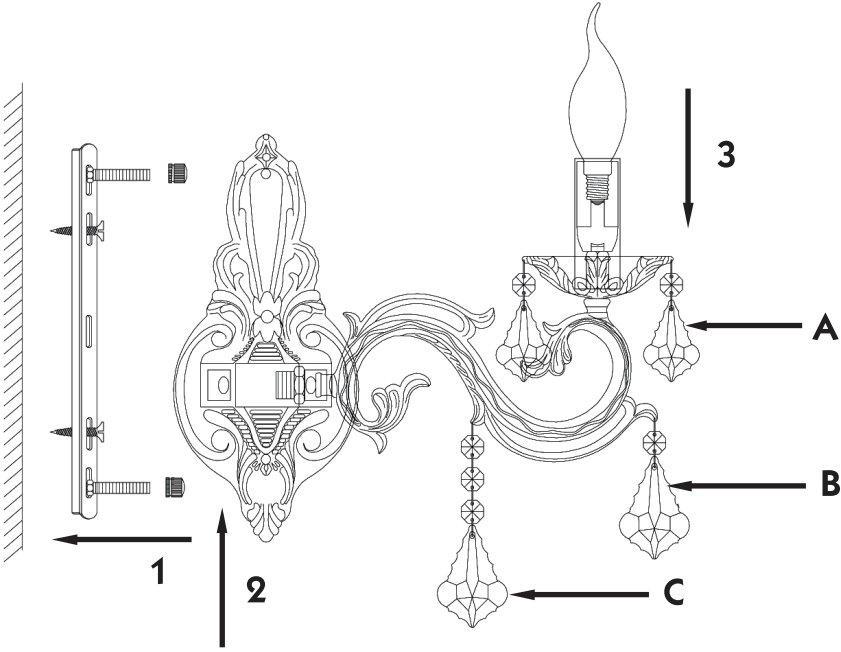

Instruction

Collection: Elegant
Series: Bronze
Model: ARM245-02-W
Wall-mounted

A = 6
B = 2
C = 2

 – Wall-mounted

2 x E14 (60w)

MAYTONI
DECORATIVE LIGHTING
www.maytoni.de