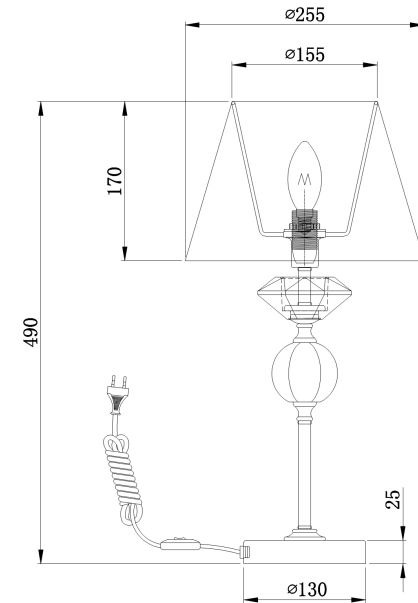

Instruction

Collection: MODERN
Series: SMUSSO
Model: MOD560-TL-01-N
Mobile

- Mobile

1 x E14 (40W)

MAYTONI
DECORATIVE LIGHTING

www.maytoni.de