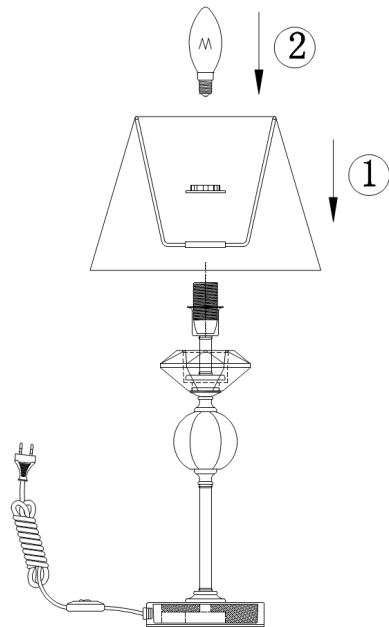

Instruction

Collection: MODERN
Series: SMUSSO
Model: MOD560-TL-01-N
Mobile

- Mobile

1 x E14 (40W)

MAYTONI
DECORATIVE LIGHTING

www.maytoni.de