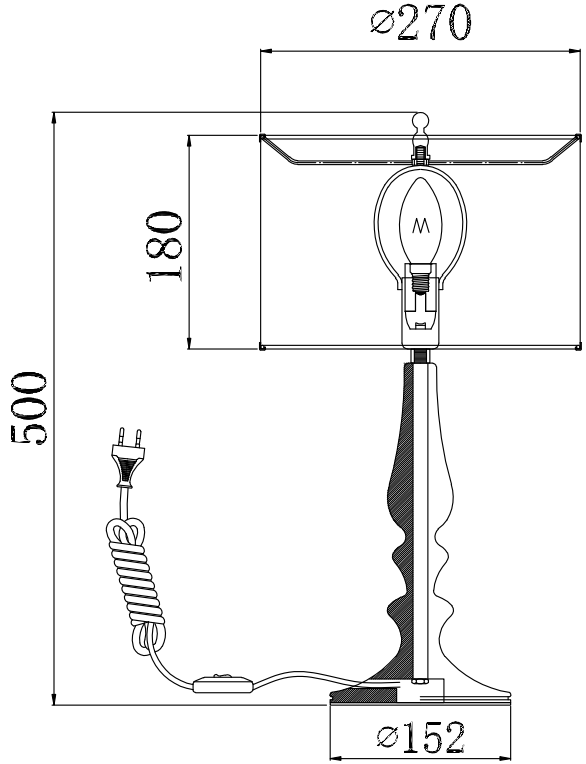

# Instruction

Collection: Modern  
Series: Sailor  
Model: MOD963-TL-01-B  
Mobile

  
1 x E14 (40w)

**MAYTONI**  
DECORATIVE LIGHTING

[www.maytoni.de](http://www.maytoni.de)