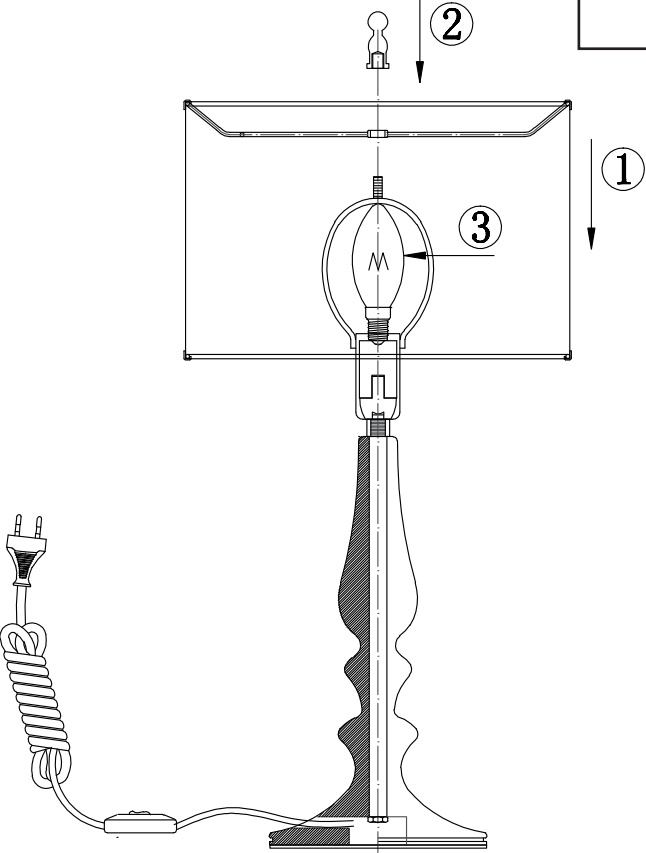

# Instruction

Collection: Modern  
Series: Sailor  
Model: MOD963-TL-01-B  
Mobile

  
1 x E14 (40w)

**MAYTONI**  
DECORATIVE LIGHTING

[www.maytoni.de](http://www.maytoni.de)