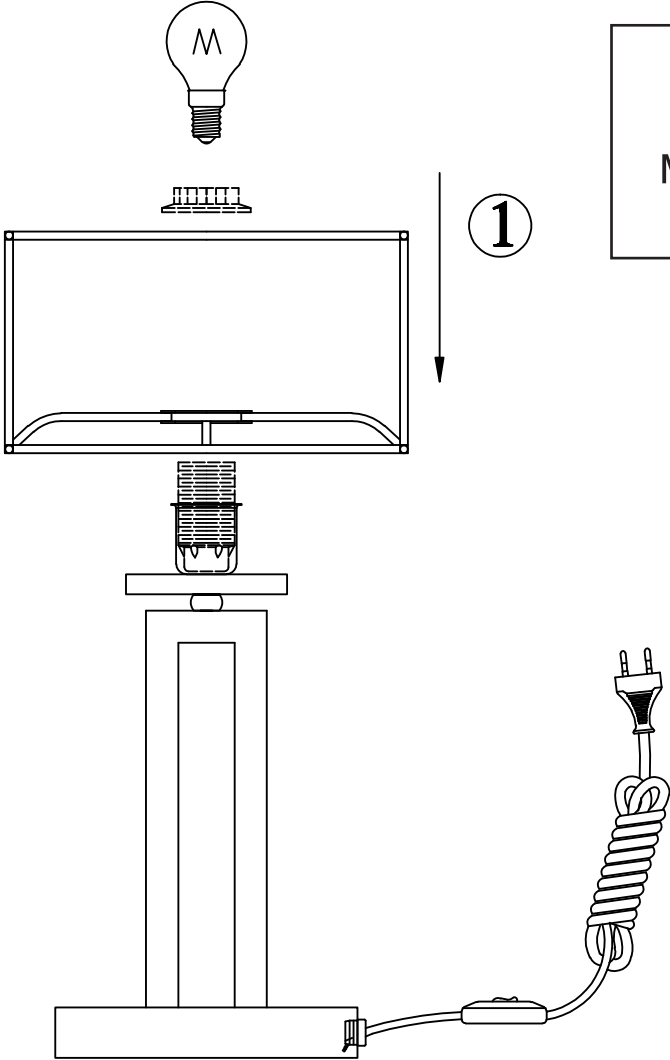

Instruction

Collection: Modern
Series: Megapolis
Model: MOD906-11-N
Mobile

1 x E14 (40w)

MAYTONI
DECORATIVE LIGHTING

www.maytoni.de