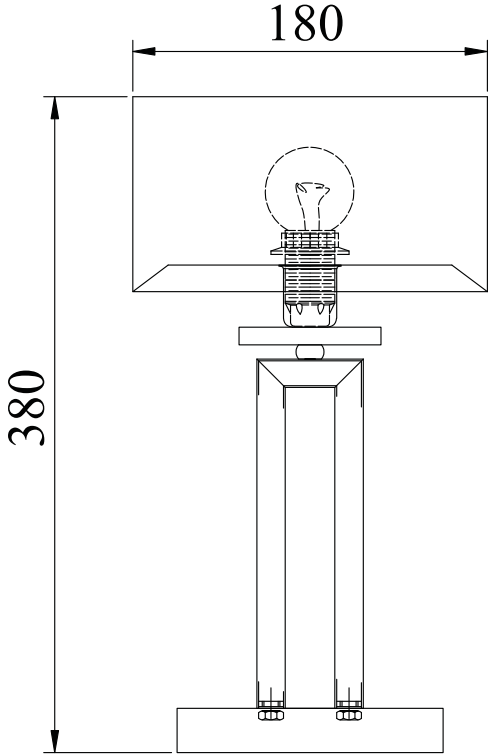

Instruction

Collection: Modern
Series: Megapolis
Model: MOD906-11-N
Mobile

1 x E14 (40w)

MAYTONI
DECORATIVE LIGHTING

www.maytoni.de