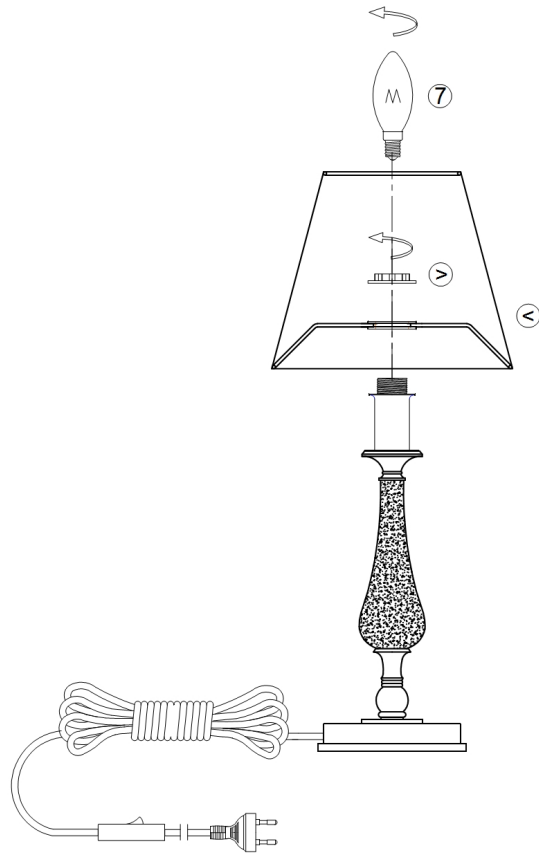

Instruction

Collection: ELEGANT
Series: REBECCA
Model: ARM355-TL-01-GR
Mobile

- Mobile

1 x E14 (40W)

MAYTONI
DECORATIVE LIGHTING

www.maytoni.de