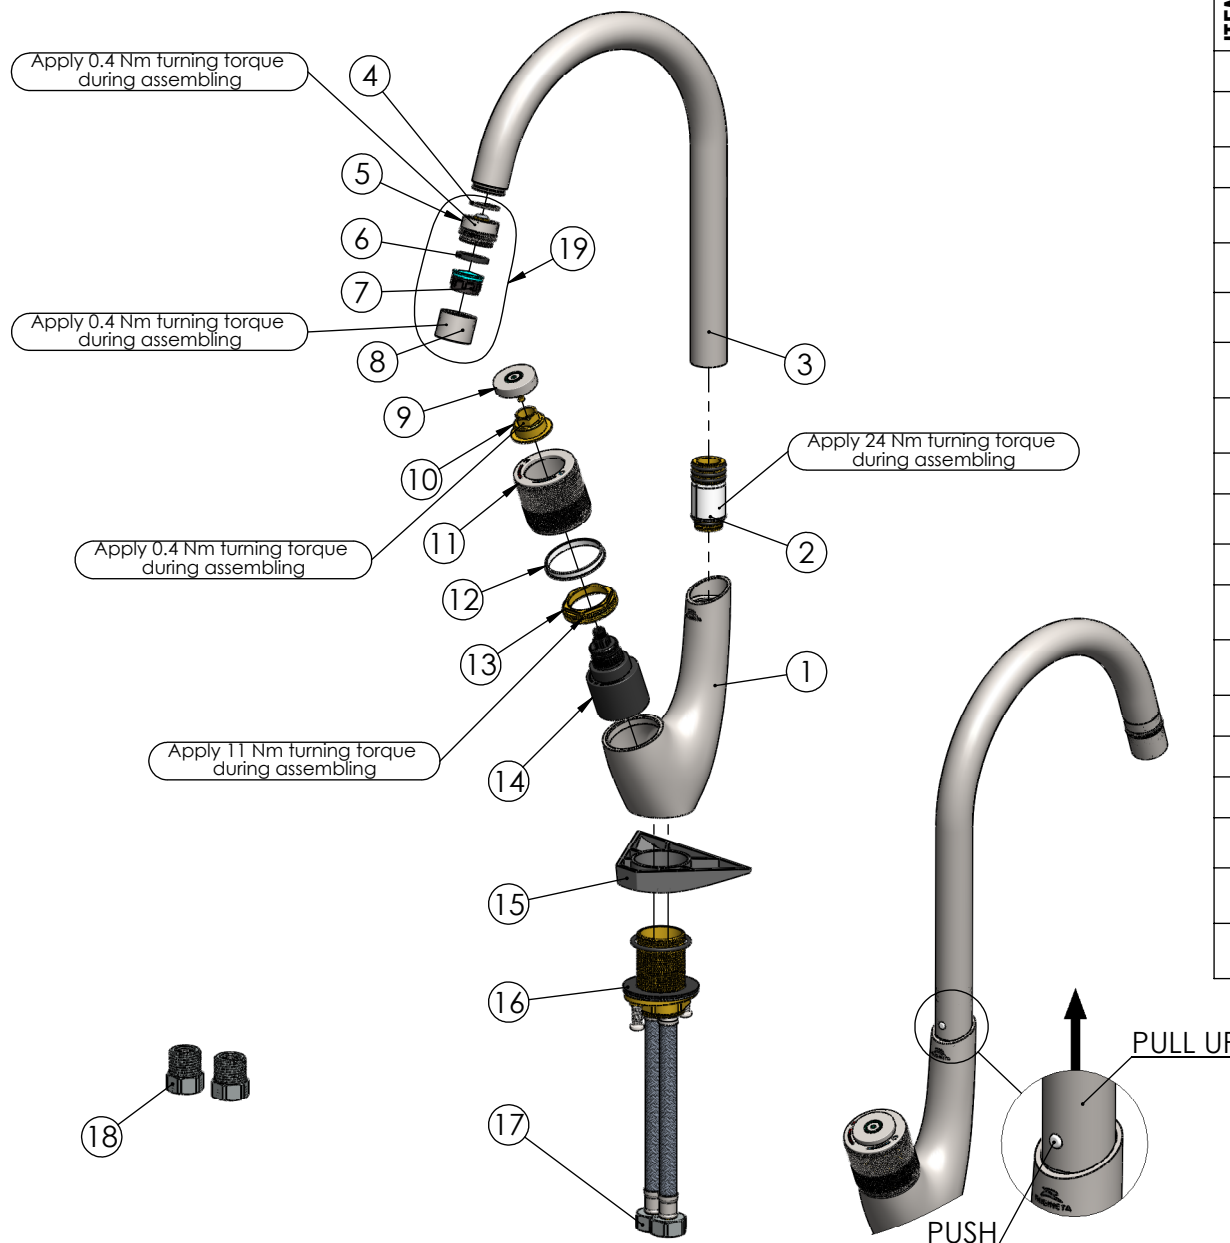

RUBINETA

Product name: **Faucet Swan-33 (ST)**  
Product Code: **SW0058**

ITEM NO.	PART CODE	NAME	QUANTITY
1	635476	Body Swan-33 (ST)	1
2	636588	Spout insert M18x1 (Swan-33)	1
3	635595	Spout body Swan-33 (ST)	1
4	632193	Silicone washer for Swan-33 regulator	1
5	637177	Flow regulator for Swan-33 (ST)	1
6	632081	Neoperl washer M24x1	1
7*	636452	Aerator's insert Neoperl perlator honeycomb	1
8	636831	Aerator body F22x1 for Swan-33 (ST)	1
9	637176	Push button Swan-33 (ST)	1
10	636586	Nut M18x1 for handle Swan-33	1
11	631083	Handle Swan-33 (ST)	1
12	632195	Teflon ring for handle Swan-33	1
13	636587	Nut for cartridge M37x1.25 (Swan-33)	1
14	634054	Cartridge 35mm push type	1
15	637010	Fixing holder Aero-33	1
16	637152	Fixing set Swan-33	1
17	46381060	FLISTEX M10xF12-L060 Flex faucet's connector	2
18	636599	Check valve with body F1/2"xM1/2"	2
19	636795	Aerator with flow regulator Swan-33 (ST)	1

\*636902 Aerator insert Spider Q13