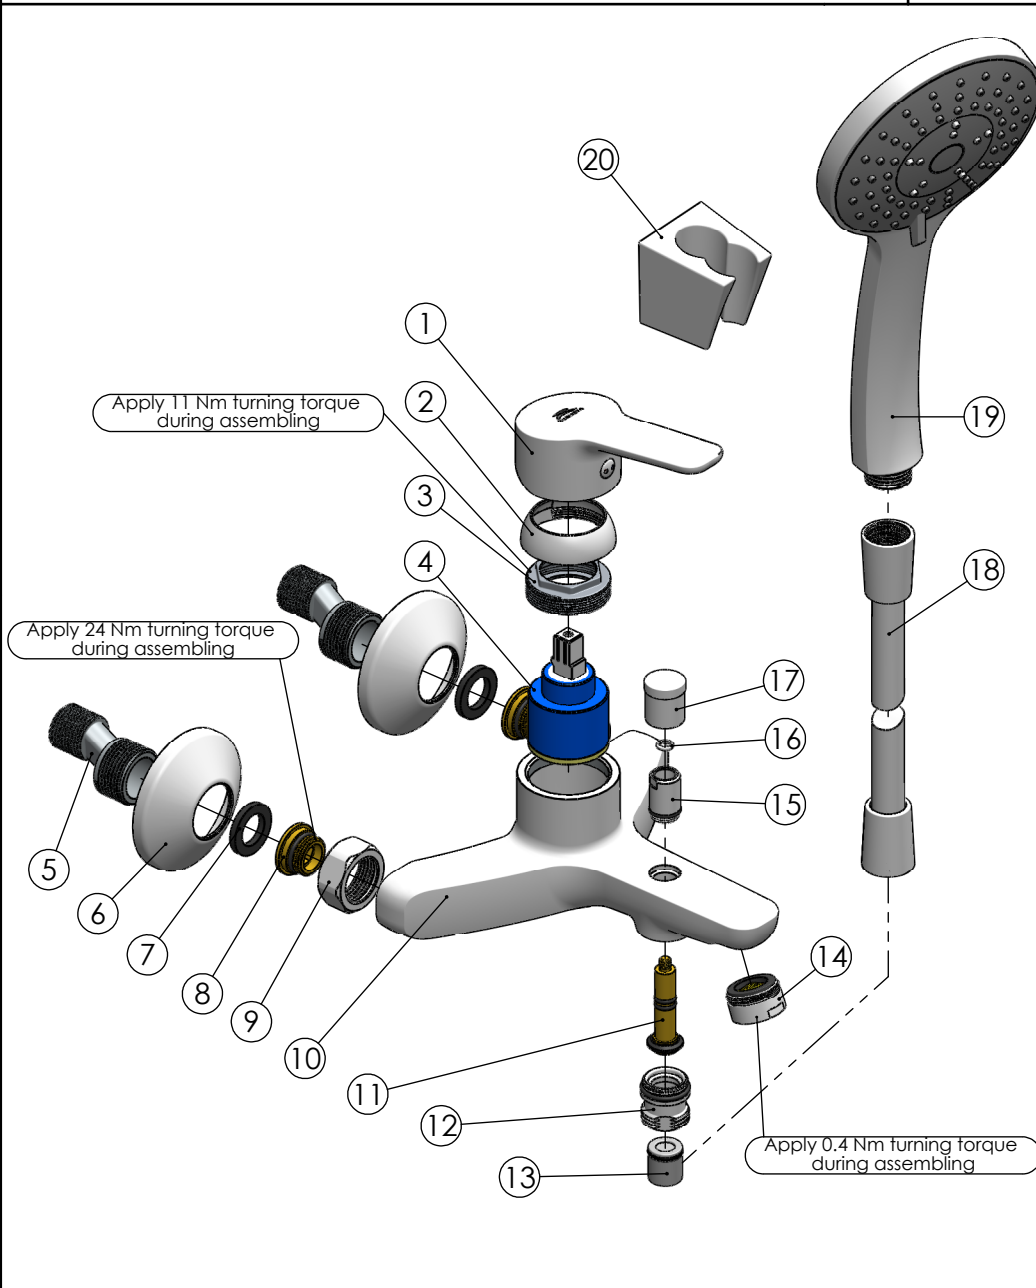

RUBINETA

Product name: **Faucet UNO-10/K (WT2)**
Product Code: **N10D671**

ITEM NO.	PART CODE	NAME	QUANTITY
1	631086	Handle Uno (WT2)	1
2	636276	Cartridge cover 35 (WT)	1
3	636301	Nut for cartridge 35 mm	1
4	634004	Ceramic cartridge 35 mm	1
5	636601	Eccentric	2
6	636661	Eccentric plate (WT)	2
7	632002	Rubber washer G3/4"	2
8	636403	Fixing back seat M18x1.5	2
9	636300	Back nut 3/4" (WT)	2
10	635300	Body Uno-10 (WT)	1
11	636948	Diverter shaft 47mm assembly	1
12	637187	Diverter insert Uno-10 (WT)	1
13	636448	Check-valve DN15	1
14	636797	Aerator M24 Spider Q16 (WT)	1
15	637188	Diverter core Uno-10 (WT)	1
16	636326	Spring washer	1
17	637186	Uno-10 diverter's handle (WT)	1
18	600067B	Shower hose white(2) 150cm PVC Con/Con (360)	1
19	622083	Handshower Lava (WT)	1
20	623022	Shower holder Grand (WT)	1