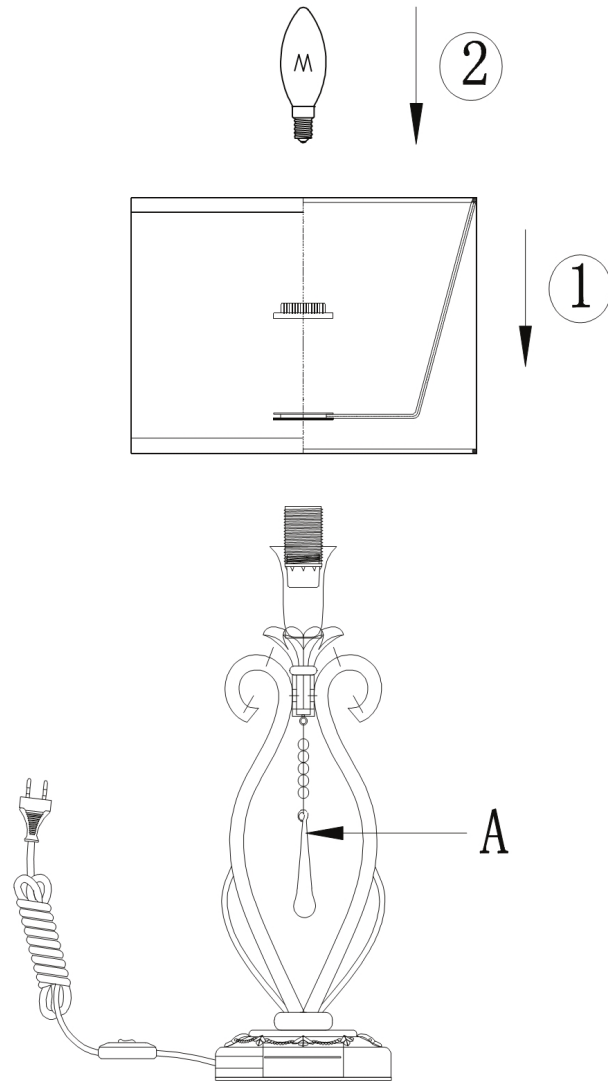

Instruction

Collection: HOUSE
Series: FIORE
Model: H235-TL-01-G
Mobile

- Mobile

1 x E14 (40W)

MAYTONI
DECORATIVE LIGHTING

www.maytoni.de