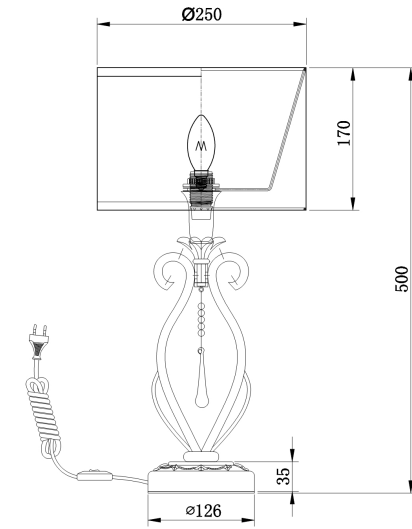

Instruction

Collection: HOUSE
Series: FIORE
Model: H235-TL-01-G
Mobile

- Mobile

1 x E14 (40W)

MAYTONI
DECORATIVE LIGHTING

www.maytoni.de