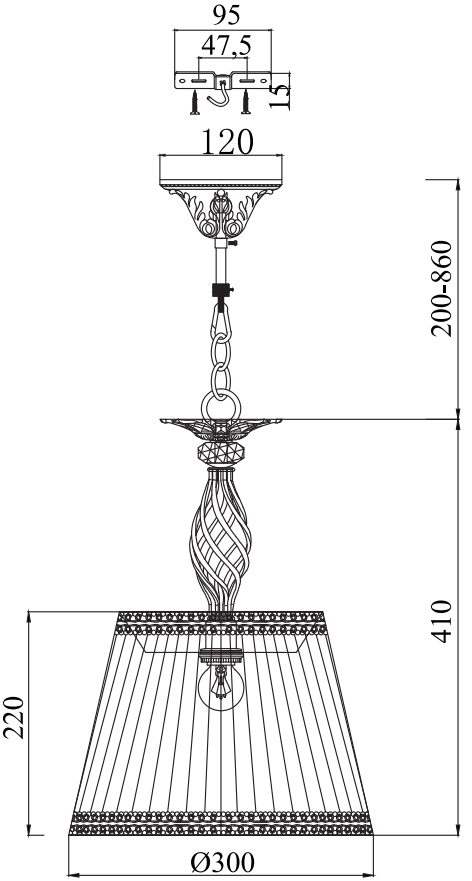

Instruction

Collection: Royal Classic
Series: Grace
Model: RC247-PL-01-R
Pendant lamp

– Pendant lamp

1 x E14 (60w)

MAYTONI
DECORATIVE LIGHTING

www.maytoni.de