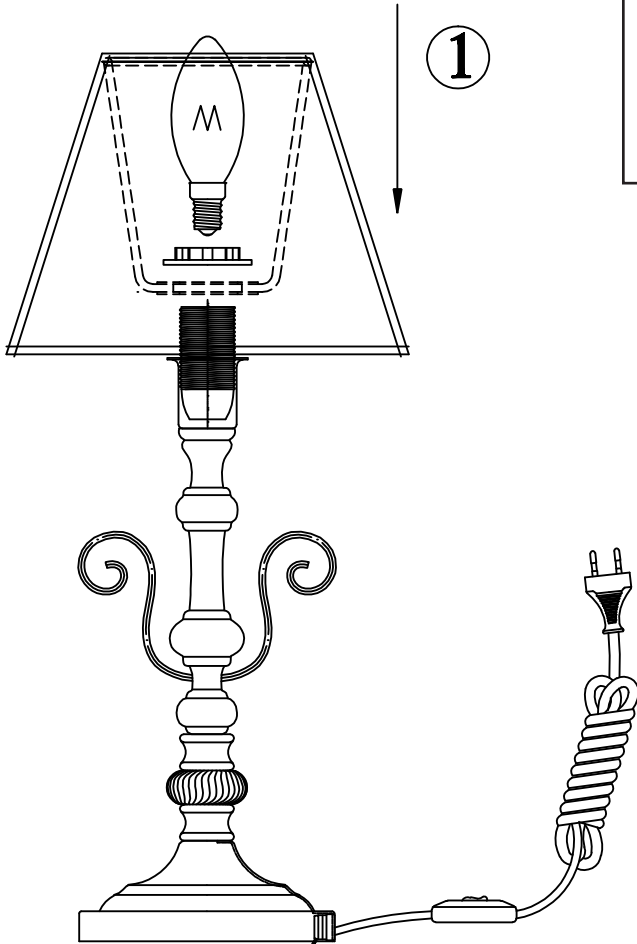

Instruction

Collection: Elegant
Series: Felicita
Model: ARM029-11-W
Mobile

1 x E14 (40w)

MAYTONI
DECORATIVE LIGHTING

www.maytoni.de