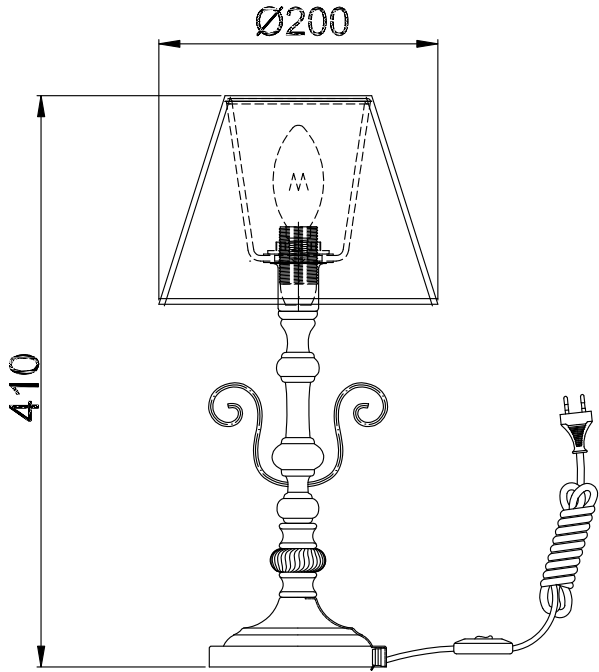

Instruction

Collection: Elegant
Series: Felicita
Model: ARM029-11-W
Mobile

1 x E14 (40w)

MAYTONI
DECORATIVE LIGHTING

www.maytoni.de