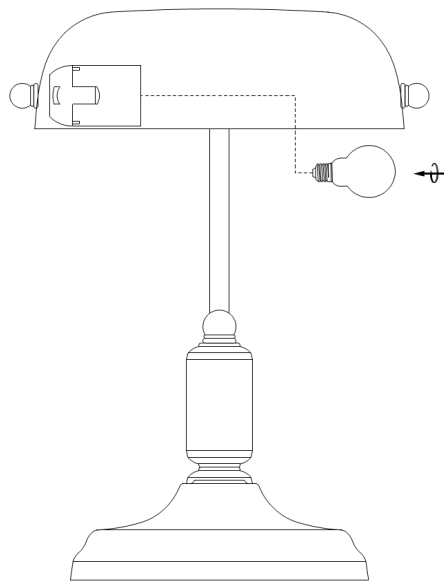

Instruction

Collection: TABLE & FLOOR

Series: KIWI

Model: Z153-TL-01-N

Mobile

- Mobile

1 x E27 (40W)

MAYTONI
DECORATIVE LIGHTING