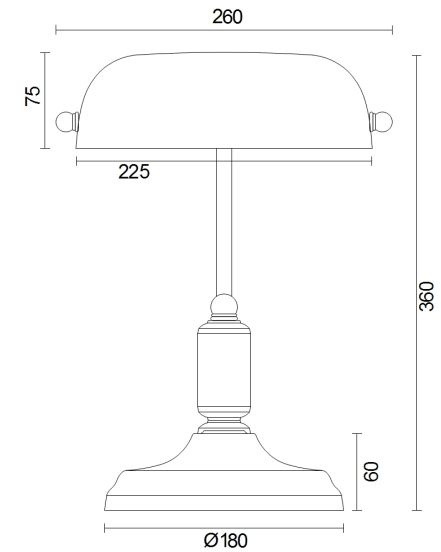

Instruction

Collection: TABLE & FLOOR

Series: KIWI

Model: Z153-TL-01-N

Mobile

- Mobile

1 x E27 (40W)

MAYTONI
DECORATIVE LIGHTING