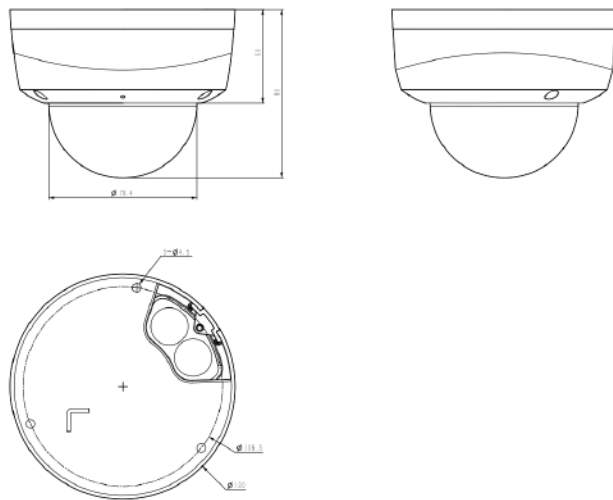

# Tiandy

Image	
Max. Resolution	2592x1944@20fps
Main Stream	PAL:20fps(2592x1944),25fps(2592x1520,2560x1440,2304x1296,1920x1080,1280x720) NTSC:20fps(2592x1944),24fps(,2592x1520,2560x1440),30fps(2304x1296,1920x1080,1280x720)
Sub Stream	PAL:25fps(704x576,704x288,640x360,352x288) NTSC:30fps(704x480,704x240,640x360,352x240)
Third Stream	N/A
BLC	Yes
HLC	Yes
AGC	Yes
3D DNR	Yes
White Balance	Auto/Semi-auto/Manual/Sunny/Natural light/Warm light/Sodium lamp/Incandescent lamp/Locked white balance
ROI	8 regions
Corridor mode	N/A
EIS	N/A
OSD	1region;16*16/32*32/48*48/64*64
Picture Overlay	N/A
Privacy Mask	4 regions
Defog	Yes
Feature	
Alarm Trigger	Motion Detection;Mask Alarm;Disk Full;Disk R/W Error;IP Address Conflict
Linkage Method	trigger recording;trigger capture;notify surveillance center
Video Analytics	Tripwire;Perimeter

## DIMENSIONS (Unit: mm)