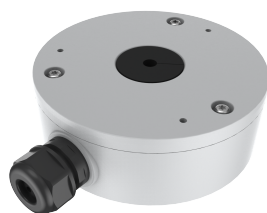

TC-P54BM SPEC: V5
JUNCTION BOX