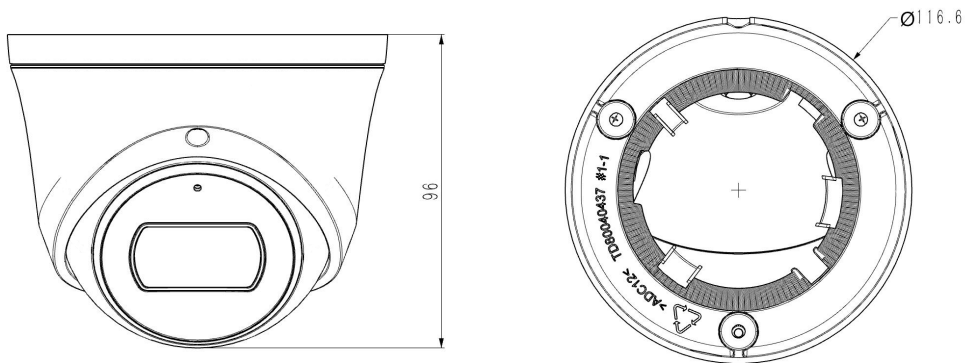

### KEY FEATURES

- Default: Metal+Plastic, M: Metal Housing
- Up to 1920x1080@30fps
- S+265/H.265/H.264
- Min. illumination Color: 0.02Lux@F2.0
- Smart IR, IR Range: 30m
- Support tripwire and perimeter
- Built-in Mic, SD Card Slot, Reset Button
- Operating Conditions -40°C~65°C, 0~95% RH
- POE, IP67

| Network                 |   |
|-------------------------|---|
| ANR                     | N/A   |
| Protocols               | TCP/IP, HTTP, FTP, DHCP, DNS, DDNS, MULTICAST, IPV4, NTP, UDP, Telnet, ICMP, RTP, RTSP, UPnP  |
| System Compatibility    | ONVIF (PROFILE S/T/G), SDK, P2P(Mutually exclusive with Profile G)  |
| Remote Connection       | ≤7  |
| Client                  | Easy7, EasyLive   |
| Web Version             | Web5  |
| Interface               |   |
| Communication Interface | 1 RJ45 10M/ 100M self adaptive Ethernet port  |
| Audio I/O               | Mic in  |
| Alarm I/O               | N/A   |
| Reset Button            | Yes   |
| On-board storage        | Built-in MicroSD card slot, up to 512 GB  |
| General                 |   |
| Firmware Version        | -   |
| Web Client Language     | 15 languages<br>English, Russian, Spanish, Korean, Italian, Turkish, Simple Chinese, Traditional Chinese, Thai, French, Polish, Dutch, Hebraism, Arabic, Vietnamese |
| Operating Conditions    | -40°C~ 65°C, 0~ 95% RH  |
| Power Supply            | DC 12V±25%, PoE (802.3af)   |
| Power Consumption       | MAX: 6W (12V) MAX: 7W (PoE)   |
| Protection              | IP67, Lightning protection, surge protection and voltage transient protection meets EN 55035:2017   |
| Heater                  | N/A   |
| Dimensions              | Φ116.6×83.7mm (Φ4.59×3.30inch)  |
| Weight                  | Metal+Plastic: 0.34Kg (0.75lb) Metal: 0.47Kg (1.04lb)   |

## DIMENSIONS