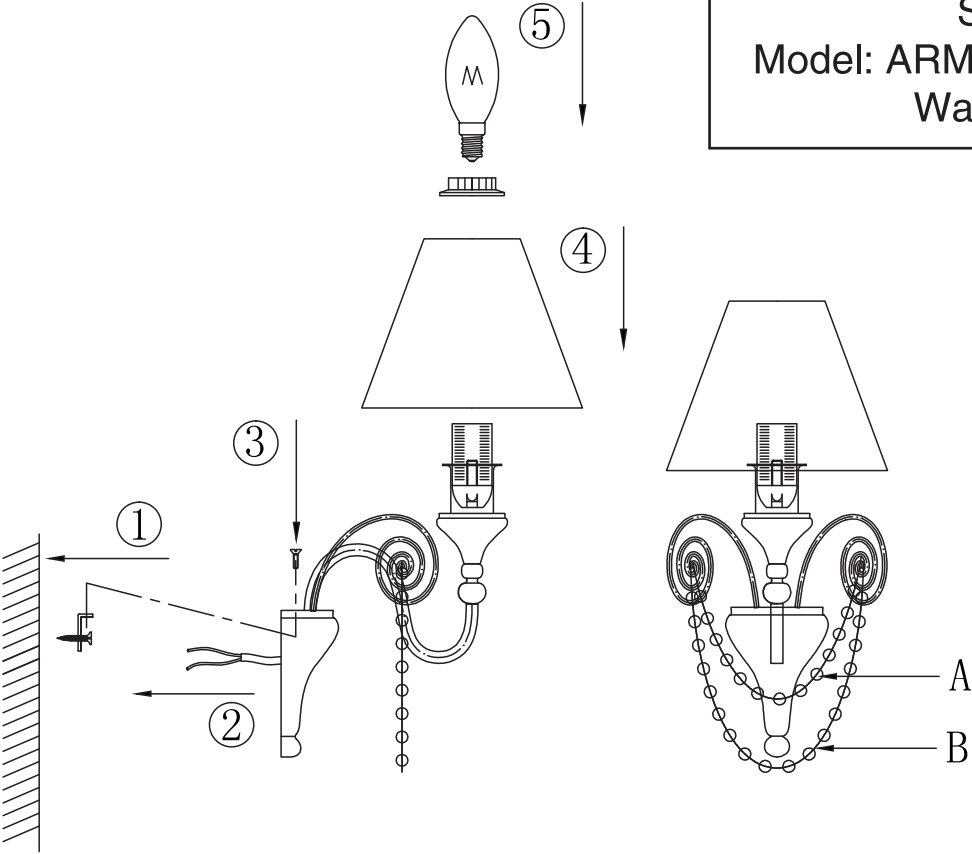

Instruction

Collection: Elegant
Series: Lucy
Model: ARM042-01-W
Wall-mounted

A=1
B=1

1 x E14 (40w)

MAYTONI
DECORATIVE LIGHTING

www.maytoni.de