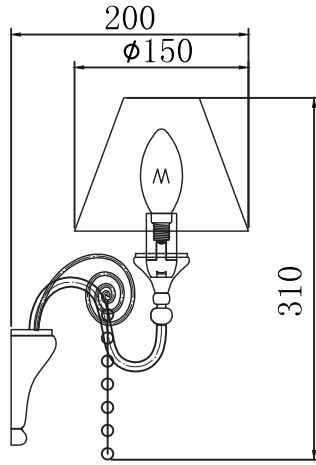

Instruction

Collection: Elegant
Series: Lucy
Model: ARM042-01-W
Wall-mounted

A=1
B=1

1 x E14 (40w)

MAYTONI
DECORATIVE LIGHTING

www.maytoni.de