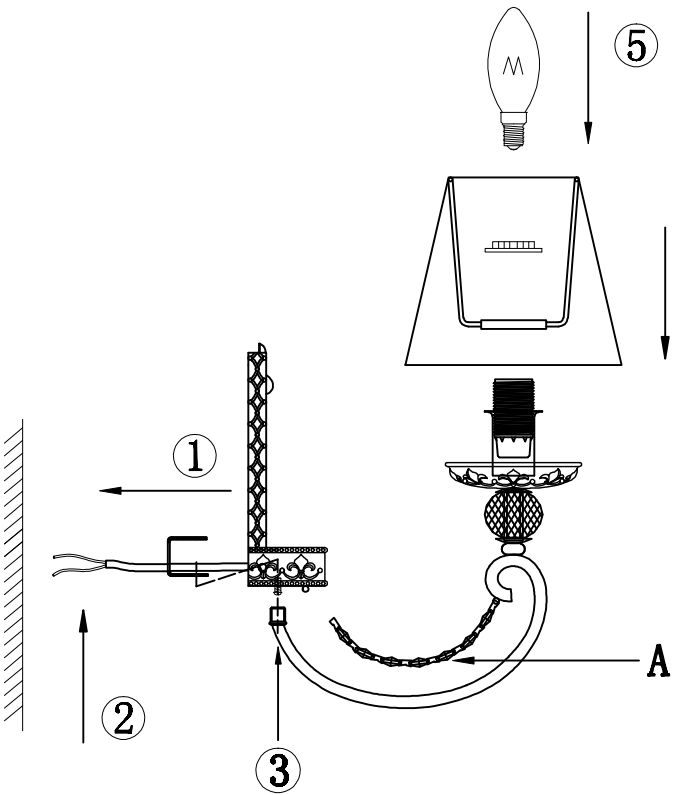

# Instruction

Collection: Royal Classic  
Series: Livorno  
Model: RC144-WL-01-WG  
Wall-mounted

A=1

  
1 x E14 (40w)

**MAYTONI**  
DECORATIVE LIGHTING

[www.maytoni.de](http://www.maytoni.de)