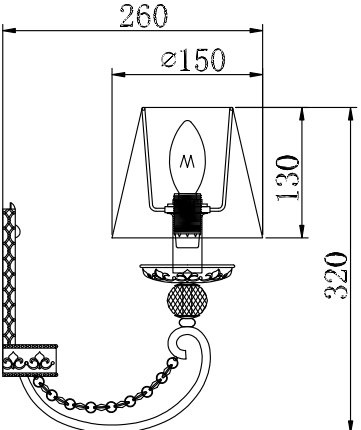

# Instruction

Collection: Royal Classic  
Series: Livorno  
Model: RC144-WL-01-WG  
Wall-mounted

A=1

  
1 x E14 (40w)

**MAYTONI**  
DECORATIVE LIGHTING

[www.maytoni.de](http://www.maytoni.de)