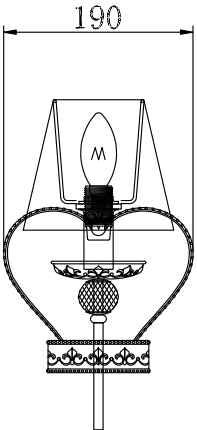

# Instruction

Collection: Royal Classic  
Series: Livorno  
Model: RC144-WL-01-WG  
Wall-mounted

A=1

  
1 x E14 (40w)

**MAYTONI**  
DECORATIVE LIGHTING

[www.maytoni.de](http://www.maytoni.de)