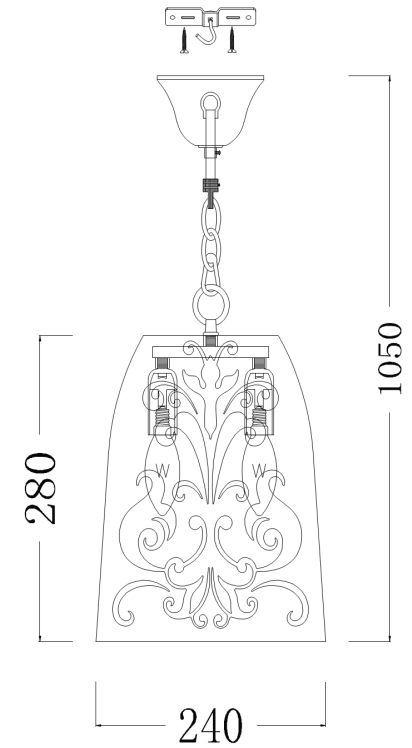

Instruction

Collection: ELEGANT

Series: FERRO

Model: ARM610-22-R

Ceiling

- Ceiling

2 x E14 (40W)

MAYTONI
DECORATIVE LIGHTING