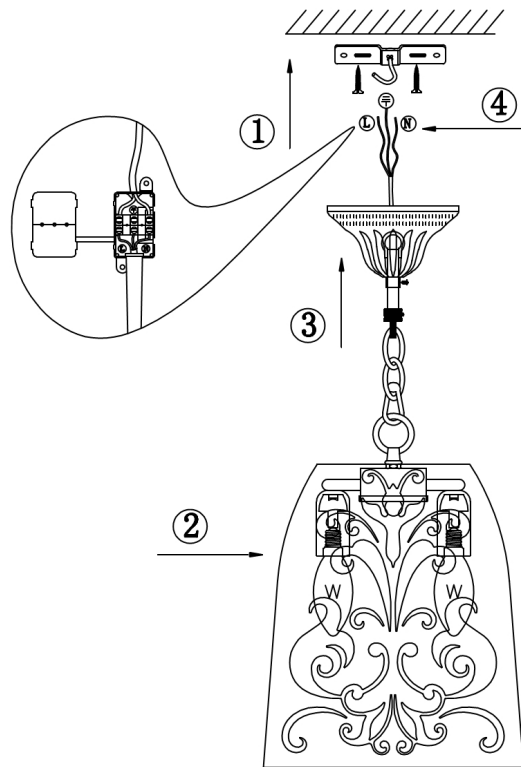

Instruction

Collection: ELEGANT

Series: FERRO

Model: ARM610-22-R

Ceiling

- Ceiling

2 x E14 (40W)

MAYTONI
DECORATIVE LIGHTING