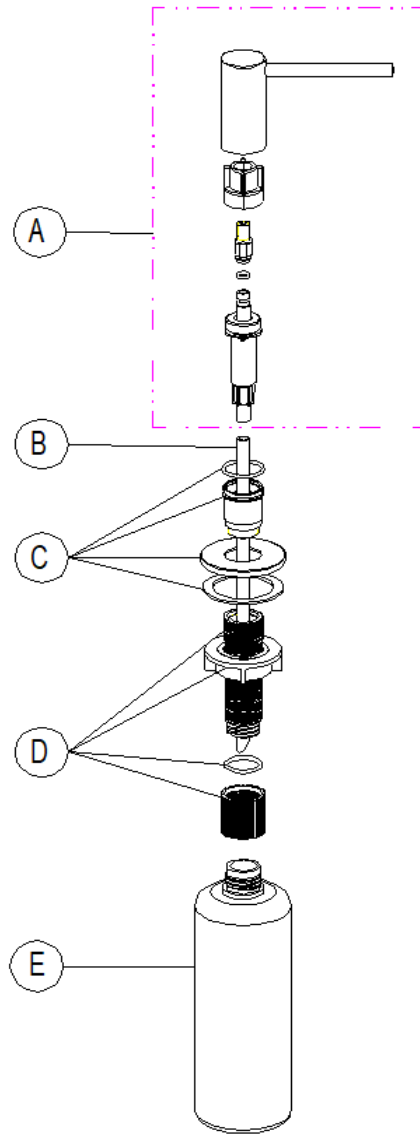

**FRANKE**

112.0681.200

Gold

P60030LG-316-001

N°	Item	Description	Fun
A	199001085LG	SP Soap dispenser press head, PVD-G	133.0684.020
B	199000938	SP Soap dispenser straw	133.0641.889
C	199001086LG	SP Soap Dispenser cover plate set, PVD-G	133.0684.021
D	199001087	SP Soap dispenser nut + thread stem	133.0666.273
E	199000939	SP Soap dispenser bottle	133.0641.890