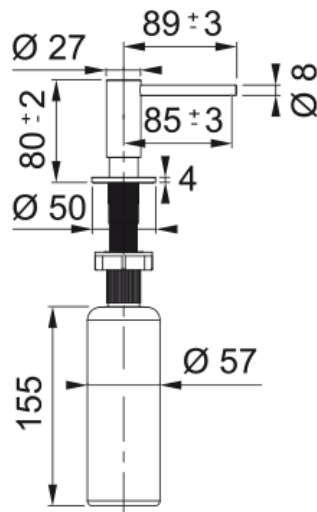

Atlas Soap Dispenser - ATL-SD-GLD | 112.0681.200

Technical Data

Aspect

Type of material	Stainless steel 316
Color	Gold
Accessory type	Soap dispenser

Product identification

Product family	Mythos
Collection	Atlas