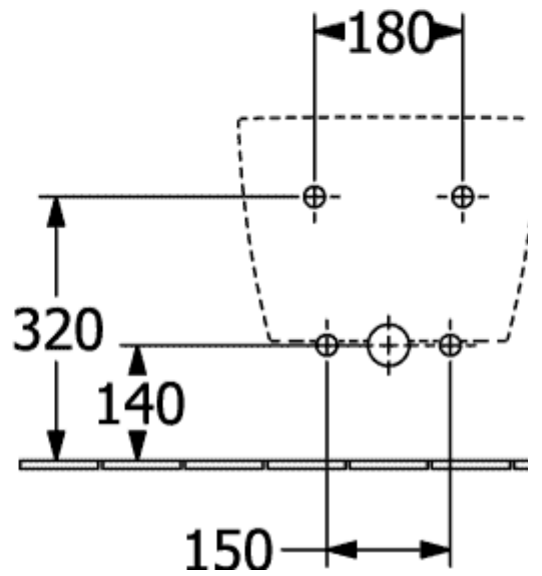

### PRODUCT INFORMATION

Article title	Villeroy & Boch Subway 3.0 Bidet, wall-mounted, 375 x 560 mm, White Alpin CeramicPlus
Article number	447000R1
Assembly / Assembly type	wall-mounted
Scope of delivery	1 x bidet , 1 x fastening set 1 x closable outlet valve with ceramic valve cover
Depth in mm	560
Width in mm	375
Height in mm	270
Collection	Subway 3.0
Suitable for	1-hole mixer
Wall-mounted - floor-standing	wall-mounted
Material	Sanitary ceramics
surface	glossy
Colour name	White Alpin CeramicPlus
Shape	Oval
Colour designation	White Alpin
Antibacterial surface (with AntiBac)	No
Easy surface cleaning (CeramicPlus)	Yes
Number of tap holes punched through	1

TECHNICAL DRAWINGS

447000R1

**447000R1**