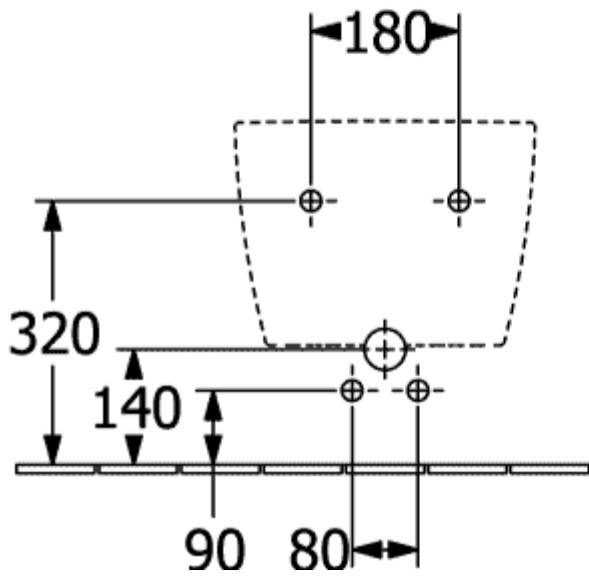

## SUBWAY 3.0 BIDET OVAL

### PRODUCT INFORMATION

Article title	Villeroy & Boch Subway 3.0 Bidet, wall-mounted, 375 x 560 mm, White Alpin CeramicPlus
Article number	447000R1
Assembly / Assembly type	wall-mounted
Scope of delivery	1 x bidet , 1 x fastening set 1 x closable outlet valve with ceramic valve cover
Depth in mm	560
Width in mm	375
Height in mm	270
Collection	Subway 3.0
Suitable for	1-hole mixer
Wall-mounted - floor-standing	wall-mounted
Material	Sanitary ceramics
surface	glossy
Colour name	White Alpin CeramicPlus
Shape	Oval
Colour designation	White Alpin
Antibacterial surface (with AntiBac)	No
Easy surface cleaning (CeramicPlus)	Yes
Number of tap holes punched through	1

TECHNICAL DRAWINGS

447000R1

**447000R1**