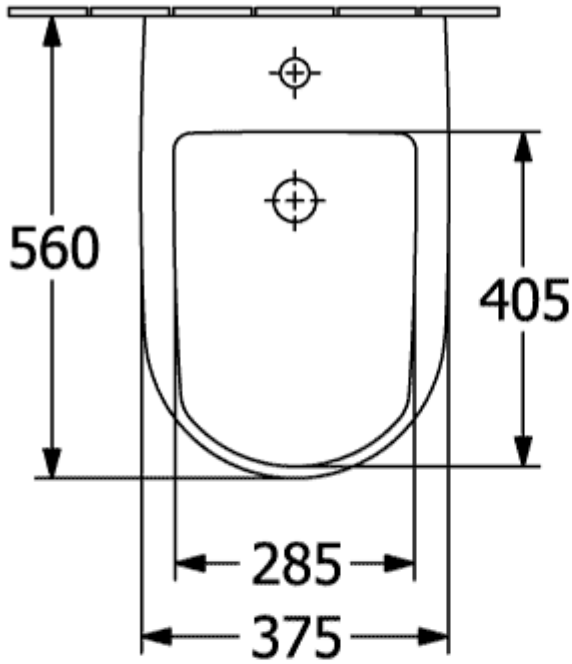

### PRODUCT INFORMATION

Article title	Villeroy & Boch Subway 3.0 Bidet, wall-mounted, 375 x 560 mm, White Alpin CeramicPlus
Article number	447000R1
Assembly / Assembly type	wall-mounted
Scope of delivery	1 x bidet , 1 x fastening set 1 x closable outlet valve with ceramic valve cover
Depth in mm	560
Width in mm	375
Height in mm	270
Collection	Subway 3.0
Suitable for	1-hole mixer
Wall-mounted - floor-standing	wall-mounted
Material	Sanitary ceramics
surface	glossy
Colour name	White Alpin CeramicPlus
Shape	Oval
Colour designation	White Alpin
Antibacterial surface (with AntiBac)	No
Easy surface cleaning (CeramicPlus)	Yes
Number of tap holes punched through	1

TECHNICAL DRAWINGS

447000R1

**447000R1**