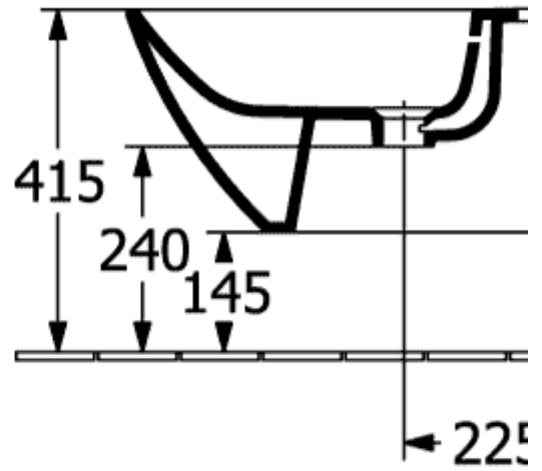

## SUBWAY 3.0 BIDET OVAL

### PRODUCT INFORMATION

Article title	Villeroy & Boch Subway 3.0 Bidet, wall-mounted, 375 x 560 mm, White Alpin CeramicPlus
Article number	447000R1
Assembly / Assembly type	wall-mounted
Scope of delivery	1 x bidet , 1 x fastening set 1 x closable outlet valve with ceramic valve cover
Depth in mm	560
Width in mm	375
Height in mm	270
Collection	Subway 3.0
Suitable for	1-hole mixer
Wall-mounted - floor-standing	wall-mounted
Material	Sanitary ceramics
surface	glossy
Colour name	White Alpin CeramicPlus
Shape	Oval
Colour designation	White Alpin
Antibacterial surface (with AntiBac)	No
Easy surface cleaning (CeramicPlus)	Yes
Number of tap holes punched through	1

TECHNICAL DRAWINGS

447000R1

**447000R1**