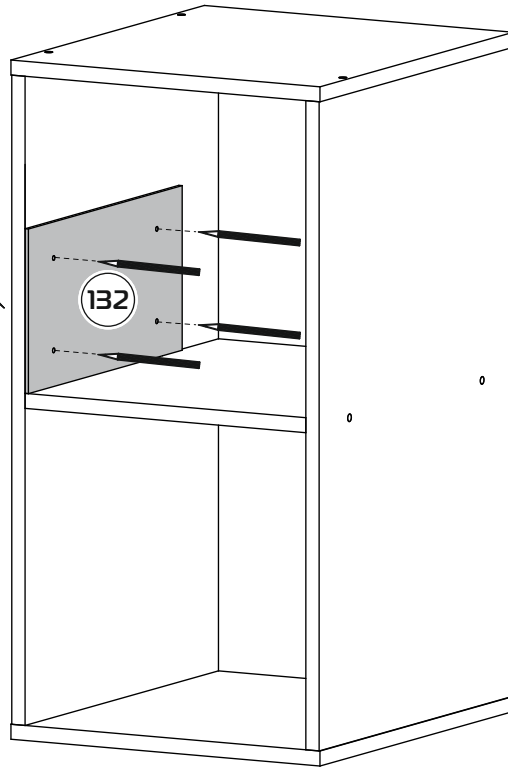

30-45 min

PH2

- ①20 332x165x16 (x2)
- ①21 380x100x16 (x4)
- ①23 280x100x16 (x2)
- ①30 308x385x3 (x2)
- ①32 334x244x3 (x1)

1:1

1:2

1

2

3

4

5

6

7

8

9

10