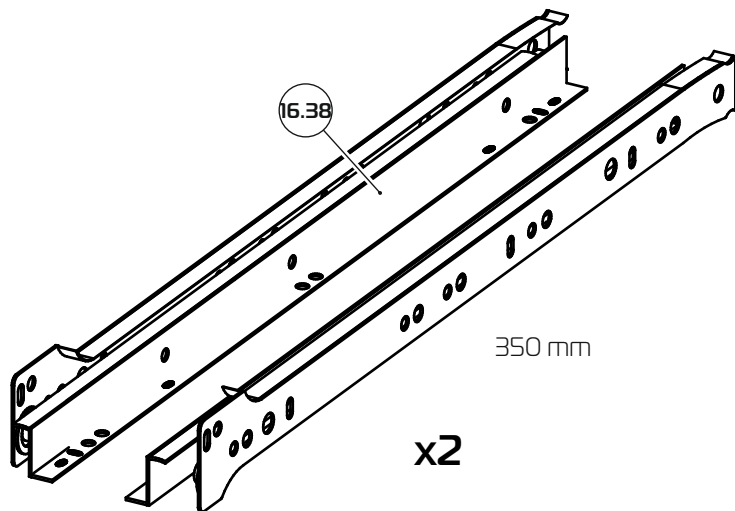

30-45 min

PH2

- ①20 332x165x16 (x2)
- ①21 380x100x16 (x4)
- ①23 280x100x16 (x2)
- ①30 308x385x3 (x2)
- ①32 334x244x3 (x1)

1:1

1:2

1

2

3