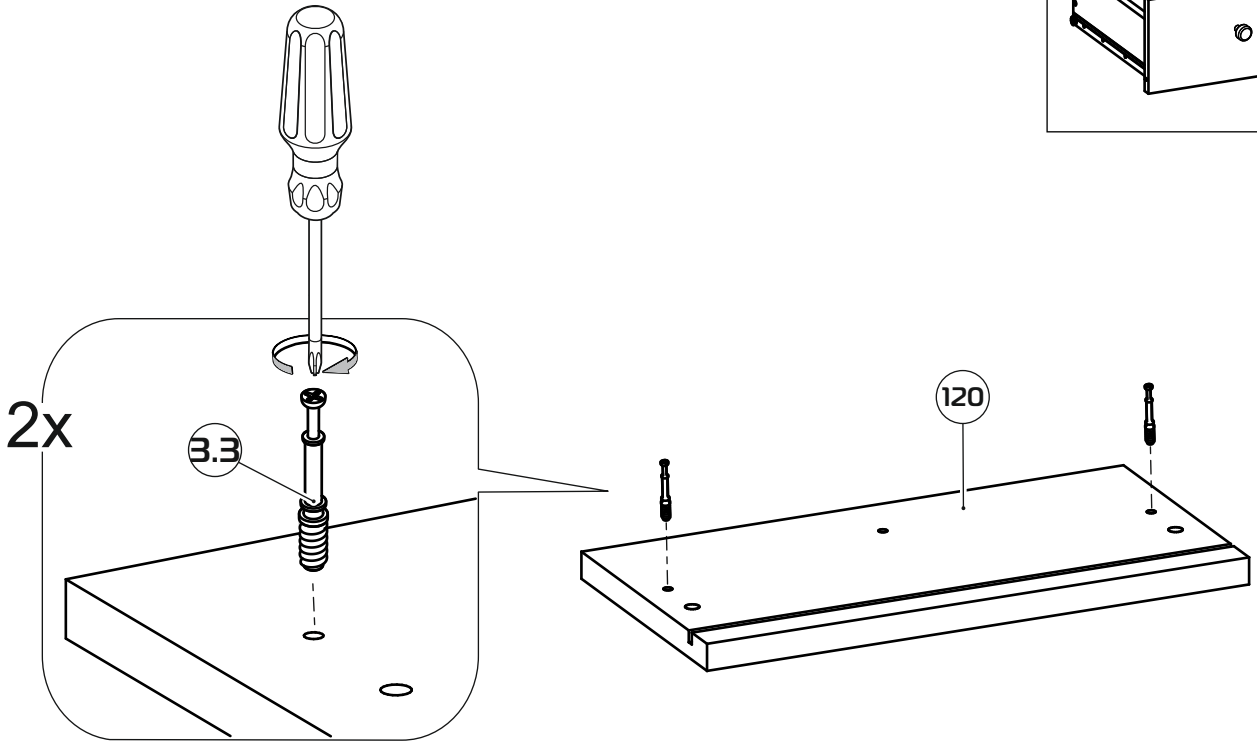

30-45 min

PH2

- ①20 332x165x16 (x2)
- ①21 380x100x16 (x4)
- ①23 280x100x16 (x2)
- ①30 308x385x3 (x2)
- ①32 334x244x3 (x1)

1:1

1:2

1

2

3