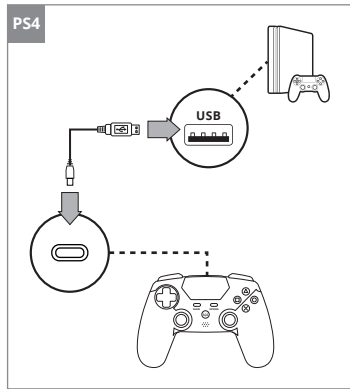

SVEN[®]

QUICK START GUIDE
WIRELESS GAMEPAD

www.sven.fi

GC-4040

[https://www.sven.fi/en/
catalog/gaming_gamepad.htm](https://www.sven.fi/en/catalog/gaming_gamepad.htm)

EN The detailed product information and user manual are on the website. The date of manufacture is on the package.