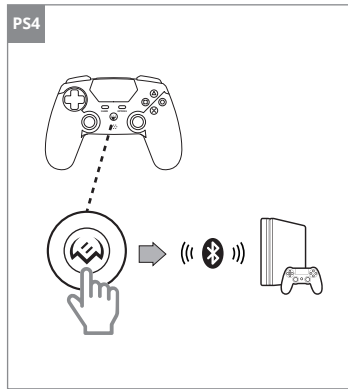

SVEN[®]

QUICK START GUIDE
WIRELESS GAMEPAD

www.sven.fi

GC-4040

[https://www.sven.fi/en/
catalog/gaming_gamepad.htm](https://www.sven.fi/en/catalog/gaming_gamepad.htm)

EN The detailed product information and user manual are on the website. The date of manufacture is on the package.