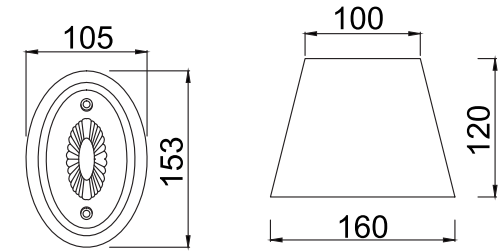

FREYA
TRADITION OF QUALITY

INSTRUCTION

MODEL: FR2904-WL-01-BZ

1 X E14 (40W)

FREYA-LIGHT.COM