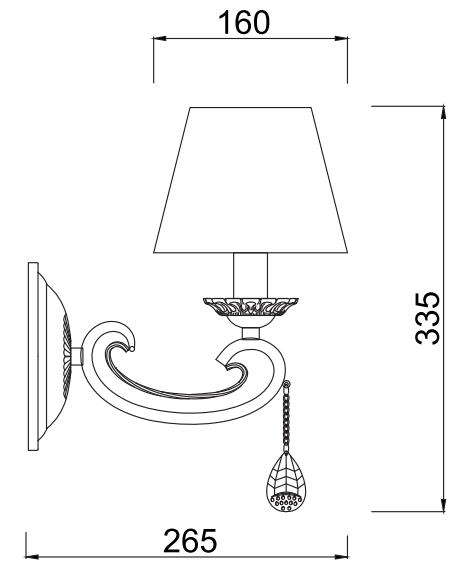

FREYA
TRADITION OF QUALITY

INSTRUCTION

MODEL: FR2904-WL-01-BZ

1 X E14 (40W)

FREYA-LIGHT.COM