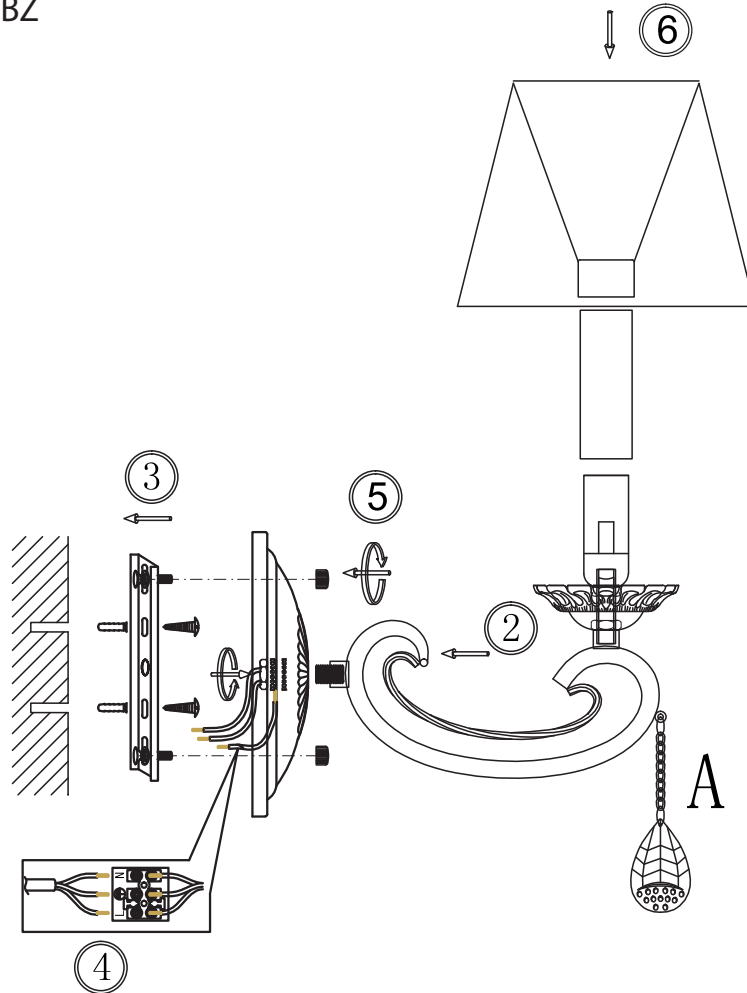

FREYA
TRADITION OF QUALITY

INSTRUCTION

MODEL: FR2904-WL-01-BZ

1 X E14 (40W)

FREYA-LIGHT.COM