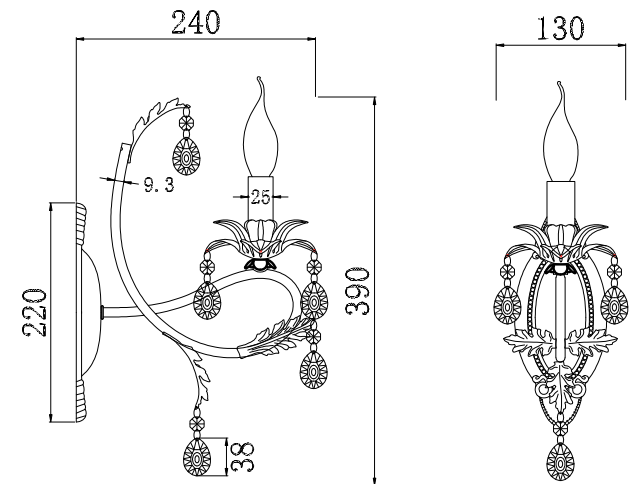

FREYA
TRADITION OF QUALITY

INSTRUCTION

MODEL: FR3040-WL-01-WG
SCONCE

A = 7

1 X E14 (60W)

FREYA-LIGHT.COM