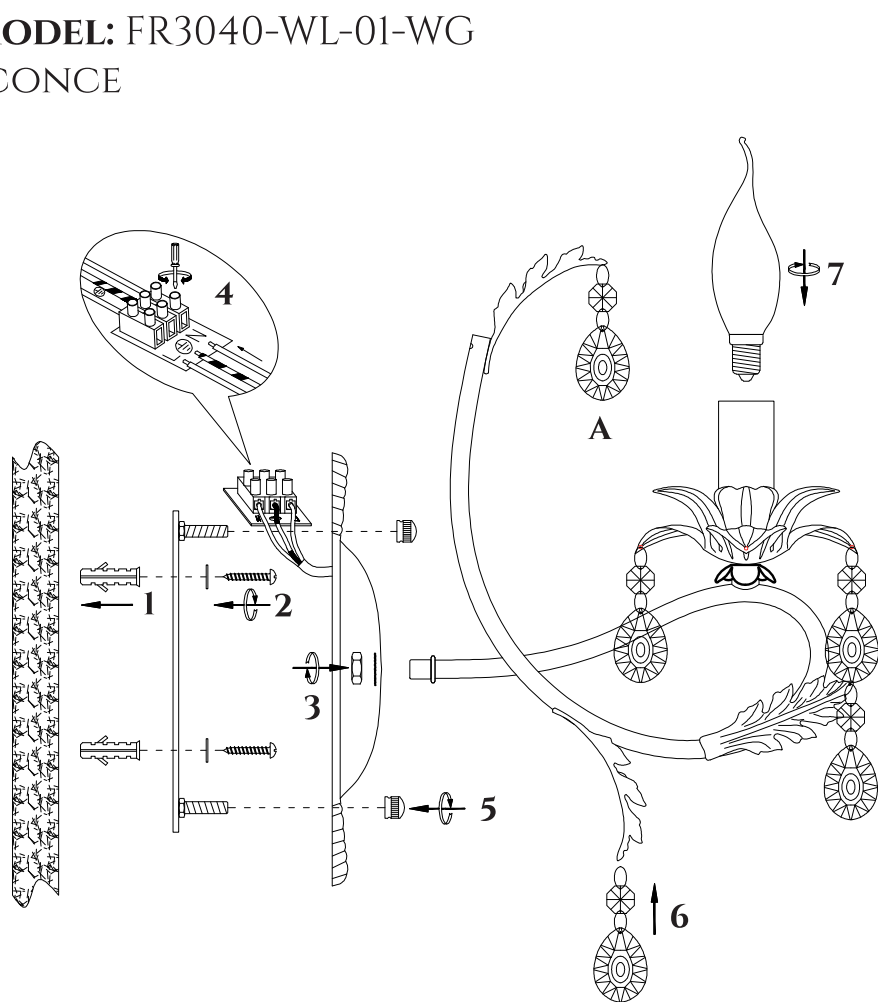

FREYA
TRADITION OF QUALITY

INSTRUCTION

MODEL: FR3040-WL-01-WG
SCONCE

A = 7

1 X E14 (60W)

FREYA-LIGHT.COM