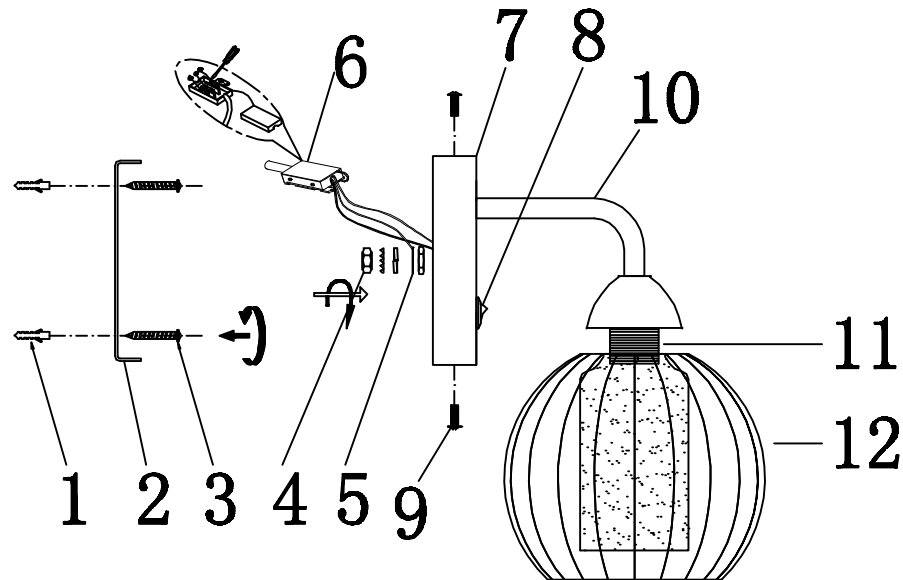

FREYA
TRADITION OF QUALITY

INSTRUCTION

MODEL: FR5604-WL-01-CH
SCONCE

1 X E14 (60W)

FREYA-LIGHT.COM