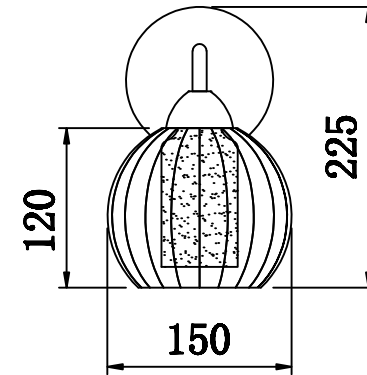

FREYA
TRADITION OF QUALITY

INSTRUCTION

MODEL: FR5604-WL-01-CH
SCONCE

1 X E14 (60W)

FREYA-LIGHT.COM