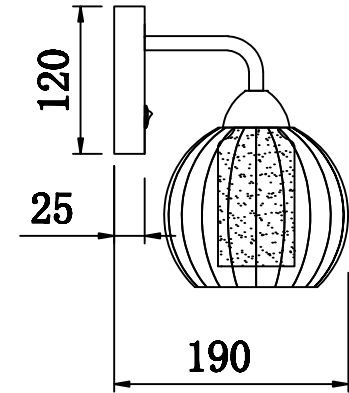

FREYA
TRADITION OF QUALITY

INSTRUCTION

MODEL: FR5604-WL-01-CH
SCONCE

1 X E14 (60W)

FREYA-LIGHT.COM