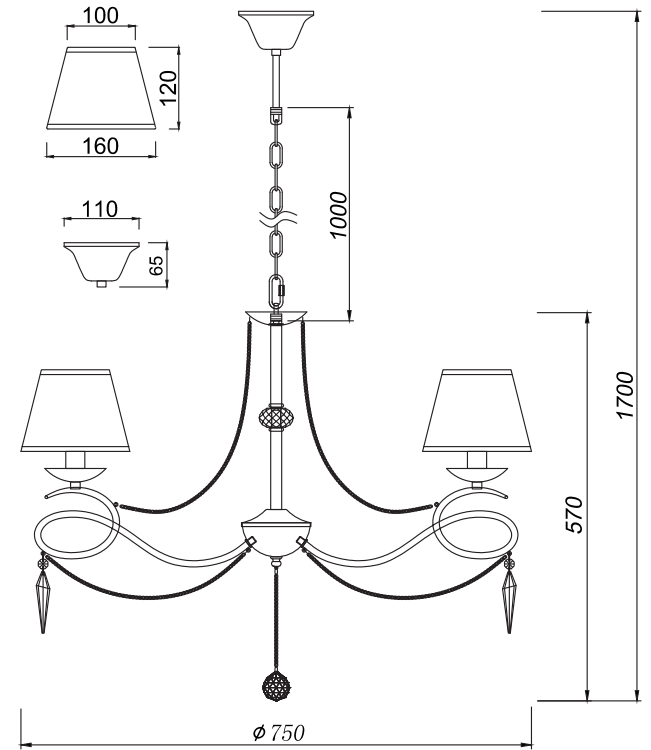

# INSTRUCTION

MODEL: FR2909-PL-08-CH

8 X E14 (40W)

FREYA-LIGHT.COM