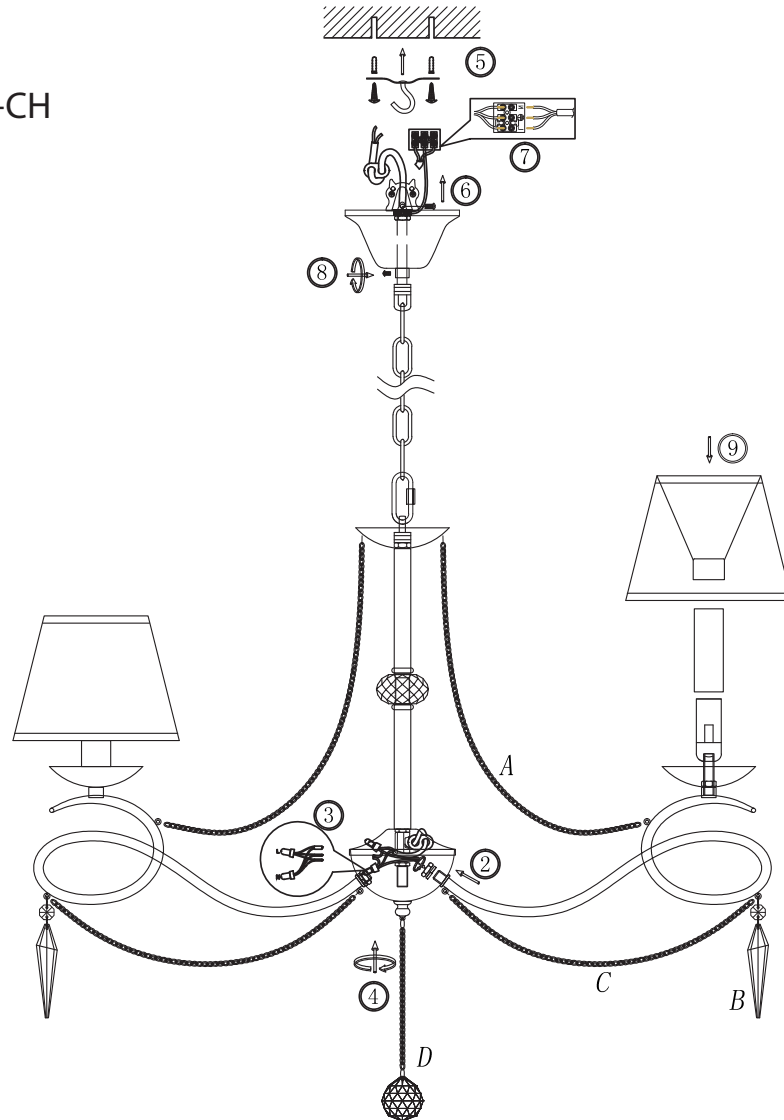

# INSTRUCTION

MODEL: FR2909-PL-08-CH

8 X E14 (40W)

FREYA-LIGHT.COM