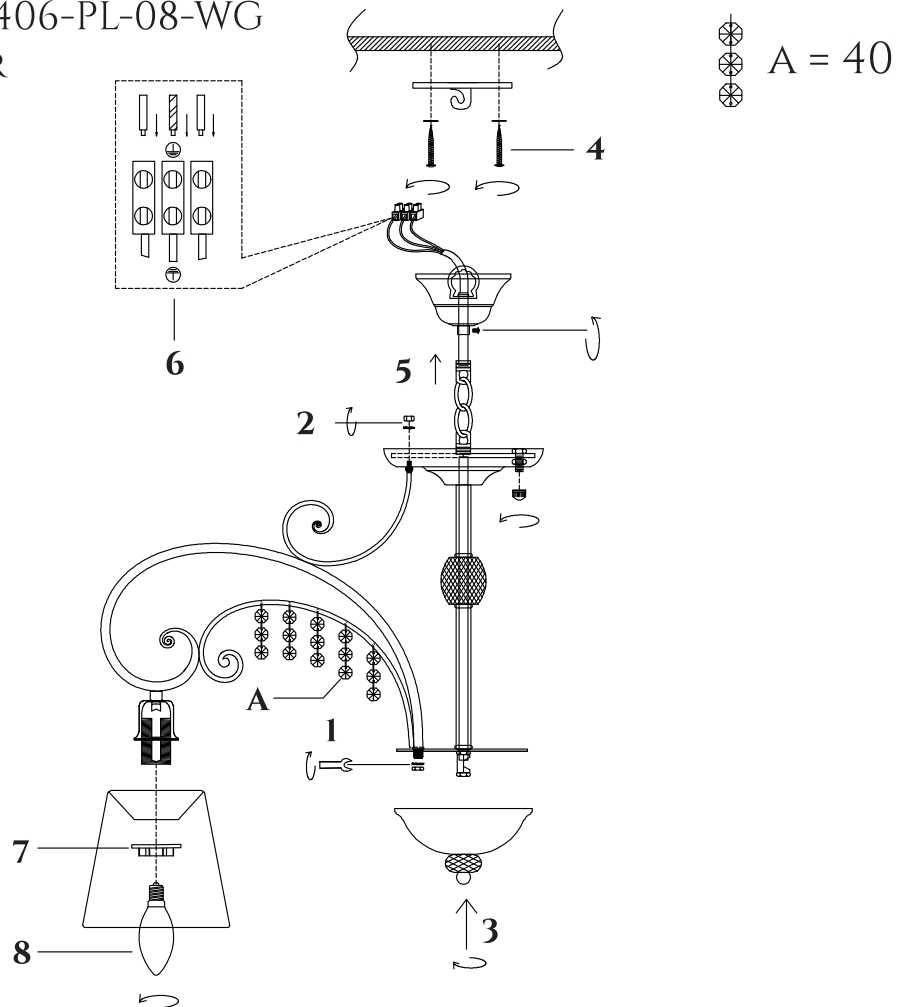

FREYA
TRADITION OF QUALITY

INSTRUCTION

MODEL: FR2406-PL-08-WG
CHANDELIER

8 X E14 (40W)

FREYA-LIGHT.COM