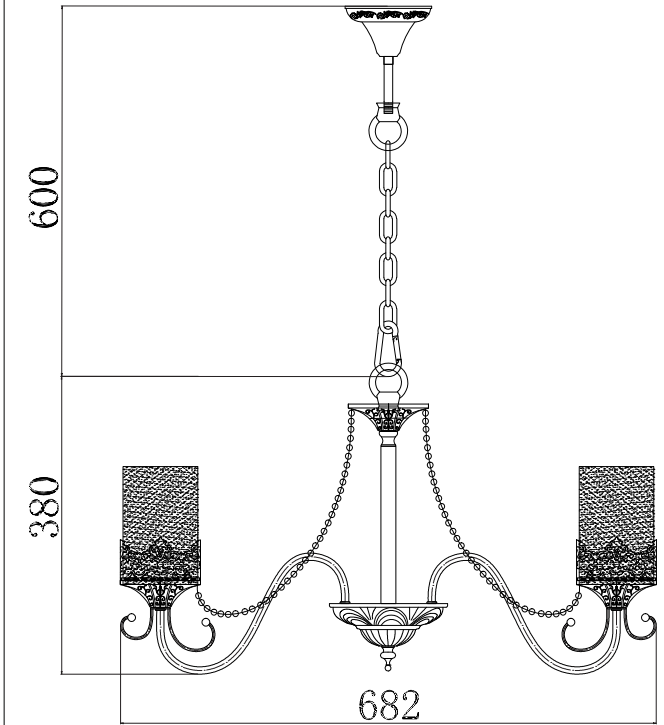

FREYA
TRADITION OF QUALITY

INSTRUCTION

MODEL: FR2563-PL-08-BZ
CHANDELIER

8 x E14 (60W)

FREYA-LIGHT.COM