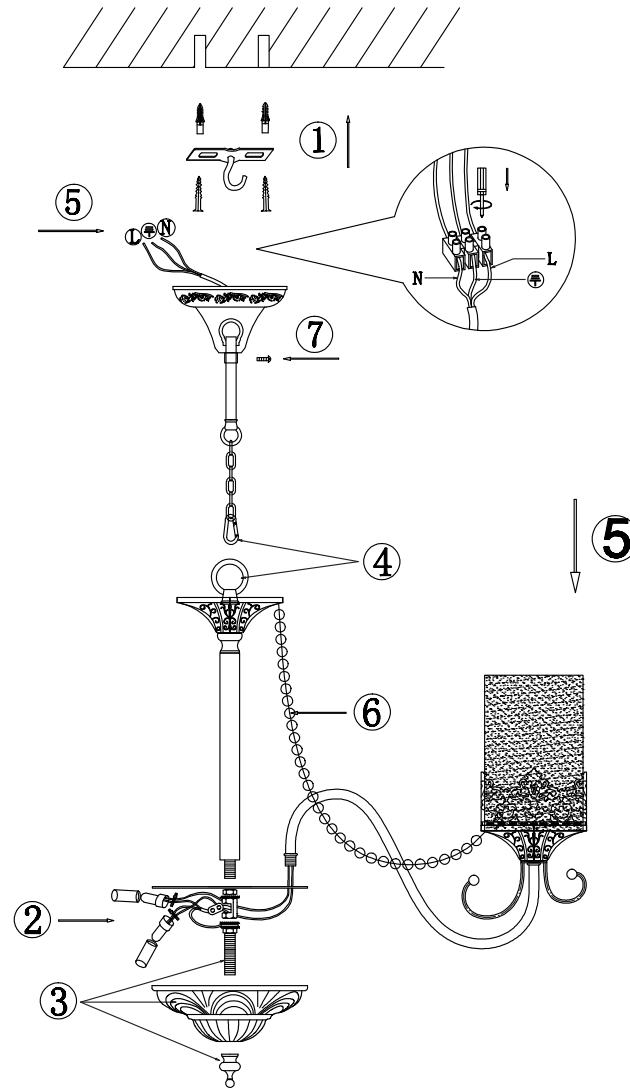

FREYA
TRADITION OF QUALITY

INSTRUCTION

MODEL: FR2563-PL-08-BZ
CHANDELIER

8 x E14 (60W)

FREYA-LIGHT.COM