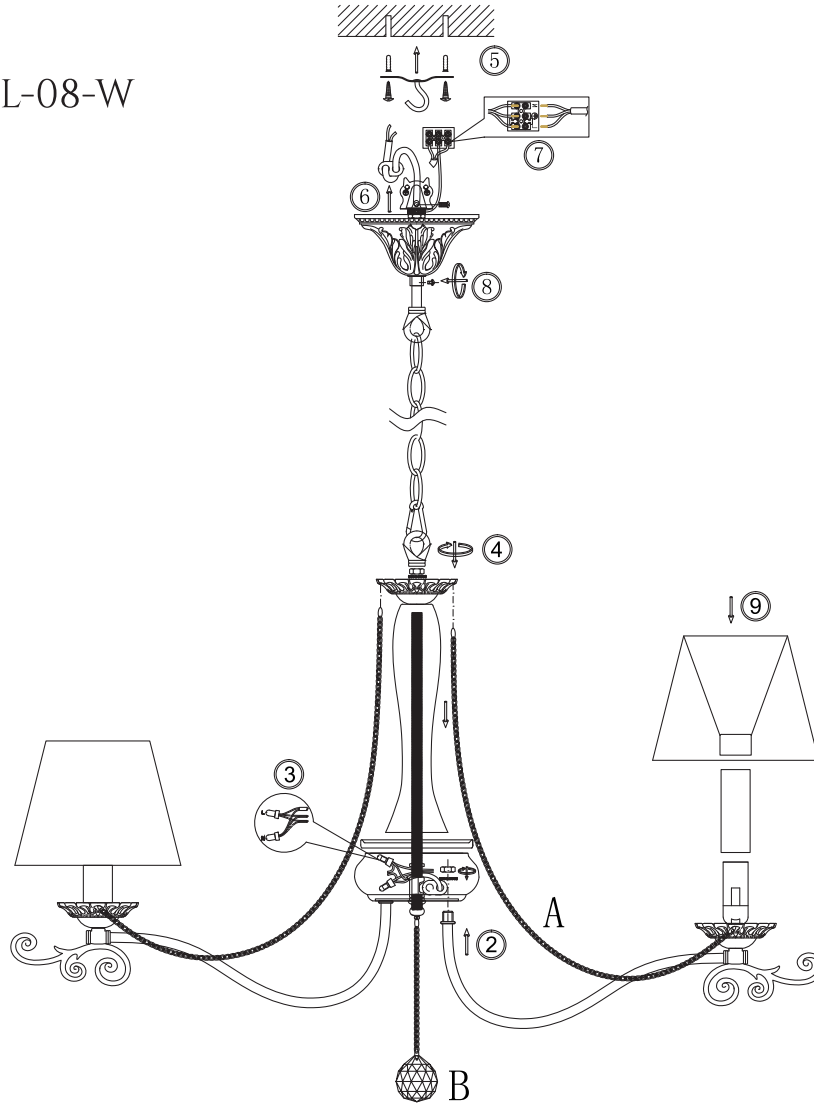

FREYA
TRADITION OF QUALITY

INSTRUCTION

MODEL: FR2759-PL-08-W
CHANDELIER

8 x E14 (40W)

FREYA-LIGHT.COM