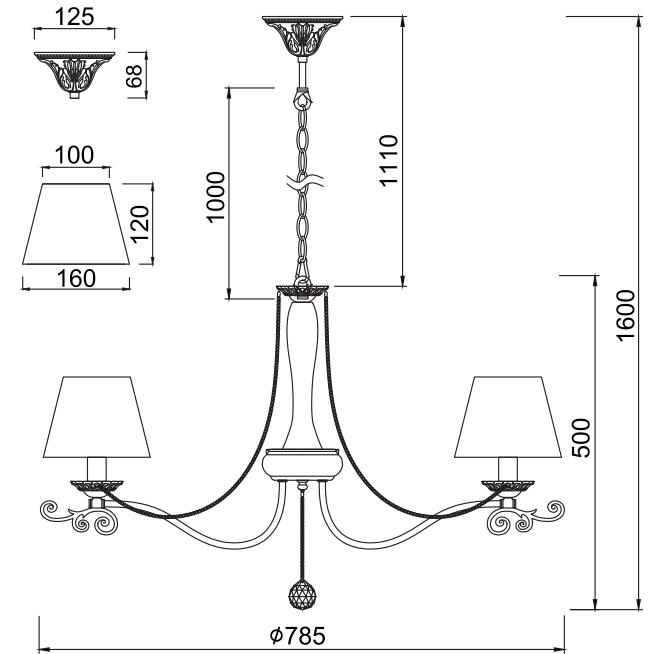

FREYA
TRADITION OF QUALITY

INSTRUCTION

MODEL: FR2759-PL-08-W
CHANDELIER

8 x E14 (40W)

FREYA-LIGHT.COM