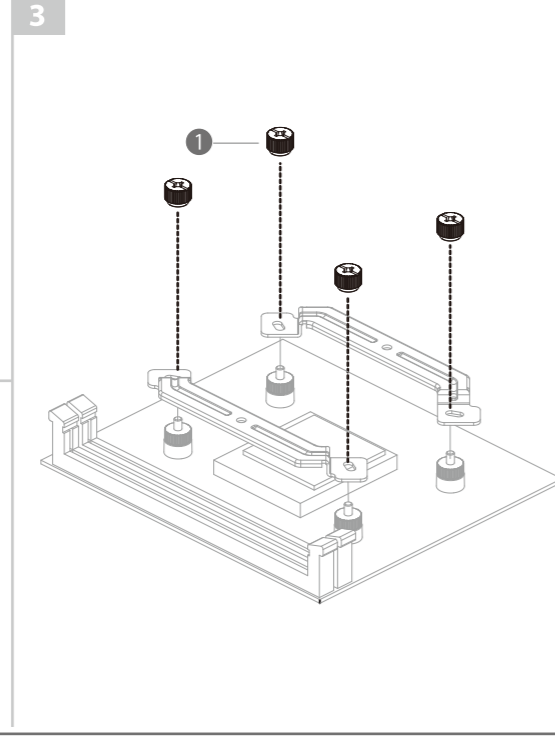

LUCIFER V2

140mm Single Tower CPU Cooler

INTEL
LGA1700
LGA115X
LGA1200

AMD
AM4

INTEL
LGA20XX