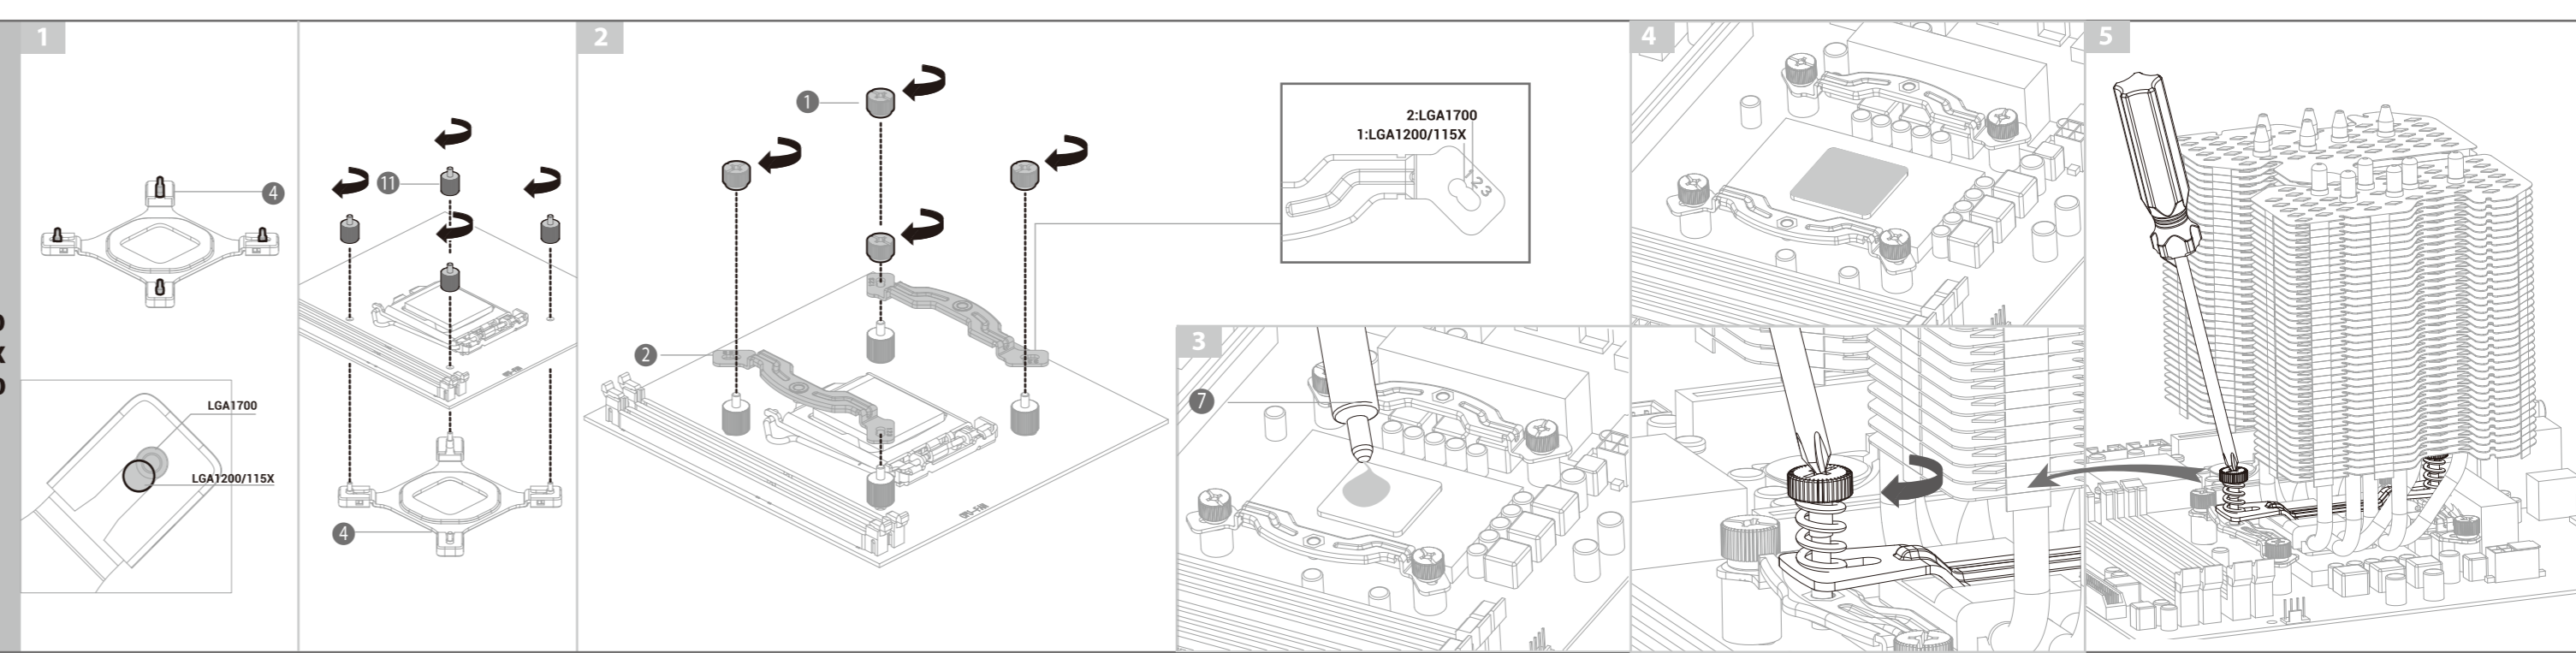

LUCIFER V2

140mm Single Tower CPU Cooler

INTEL
LGA1700
LGA115X
LGA1200

AMD
AM4

INTEL
LGA20XX