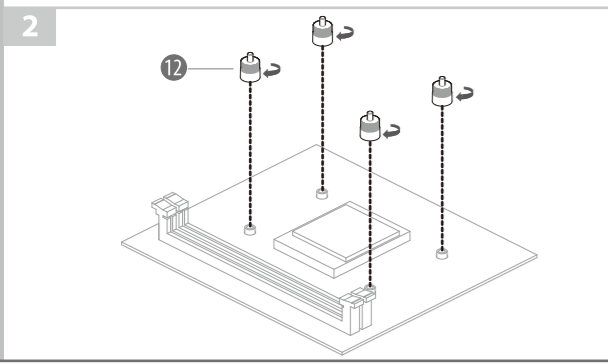

LUCIFER V2

140mm Single Tower CPU Cooler

INTEL
LGA1700
LGA115X
LGA1200

AMD
AM4

INTEL
LGA20XX