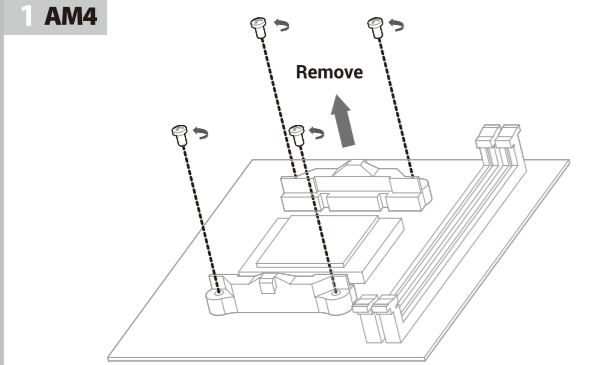

LUCIFER V2

140mm Single Tower CPU Cooler

INTEL
LGA1700
LGA115X
LGA1200

AMD
AM4

INTEL
LGA20XX