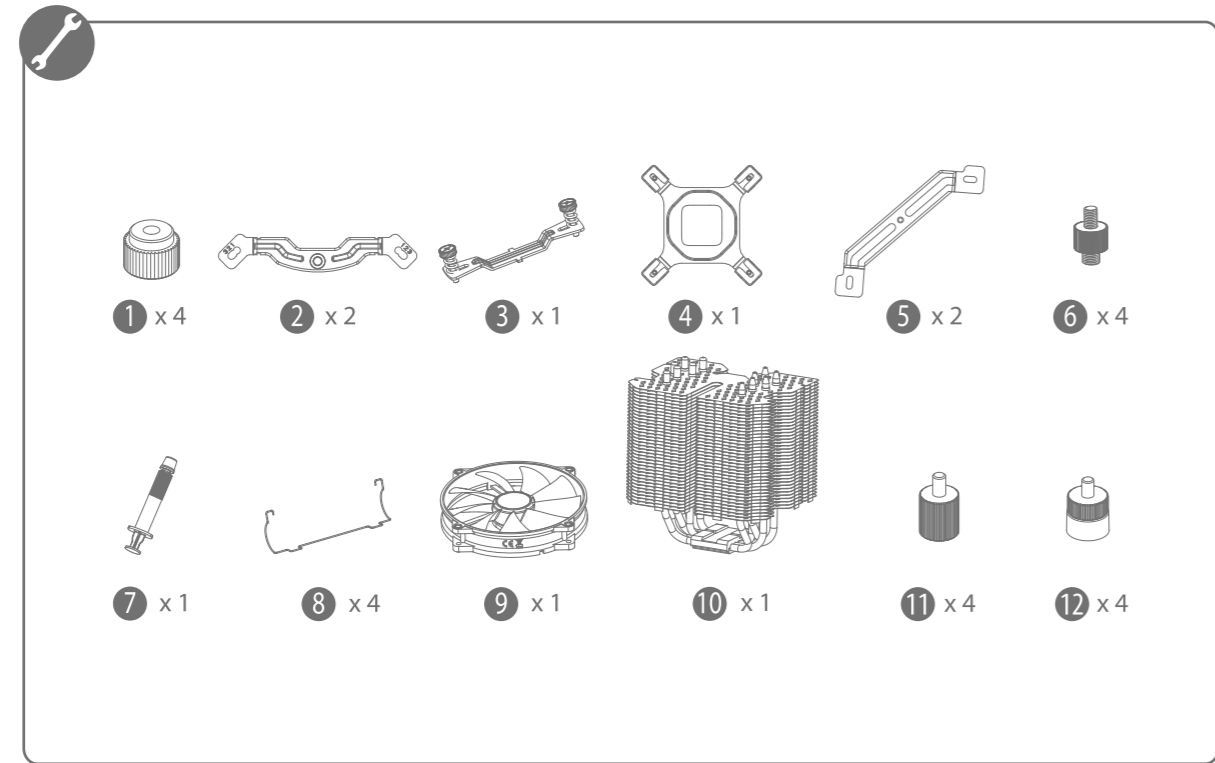

LUCIFER V2

140mm Single Tower CPU Cooler

INTEL
LGA1700
LGA115X
LGA1200

AMD
AM4

INTEL
LGA20XX