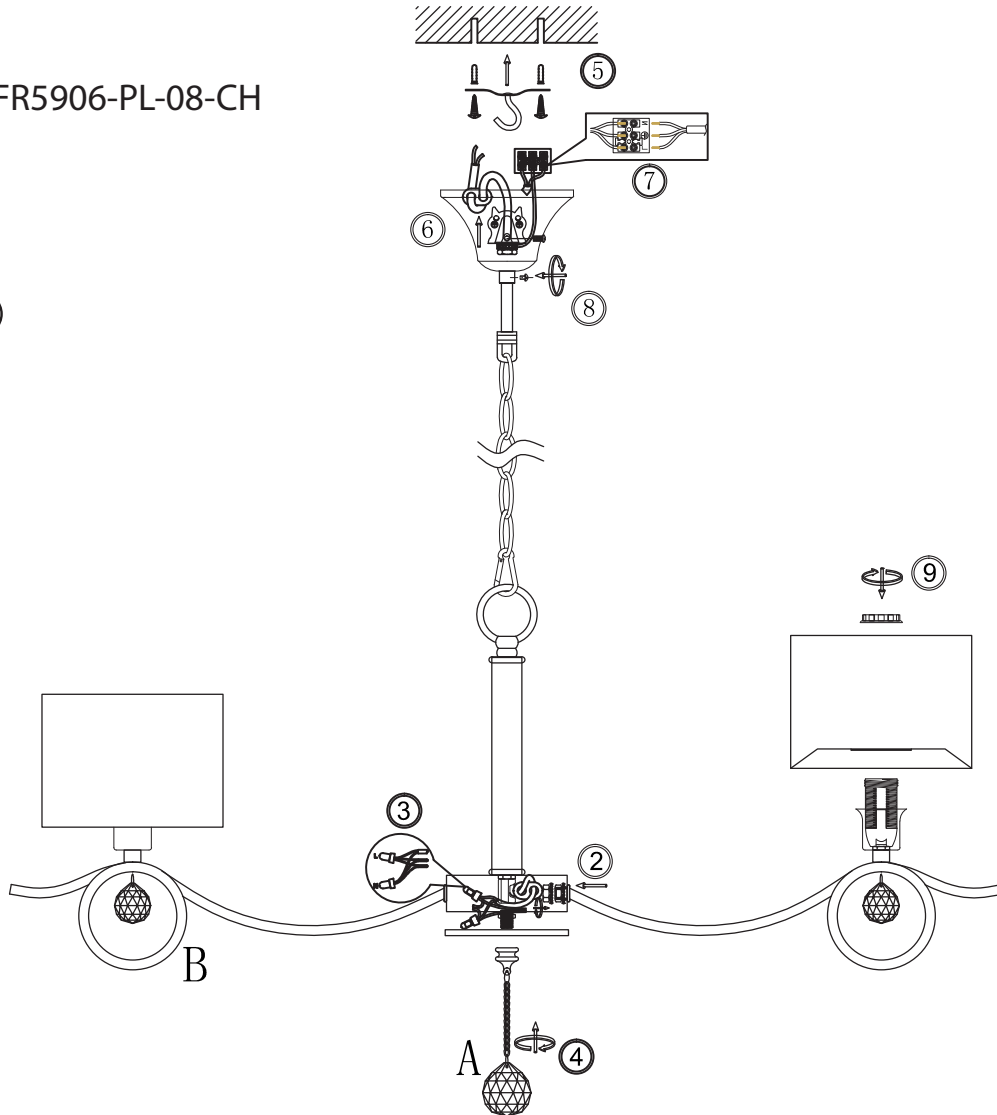

# INSTRUCTION

MODEL: FR5906-PL-08-CH

8 X E14 (40W)

FREYA-LIGHT.COM