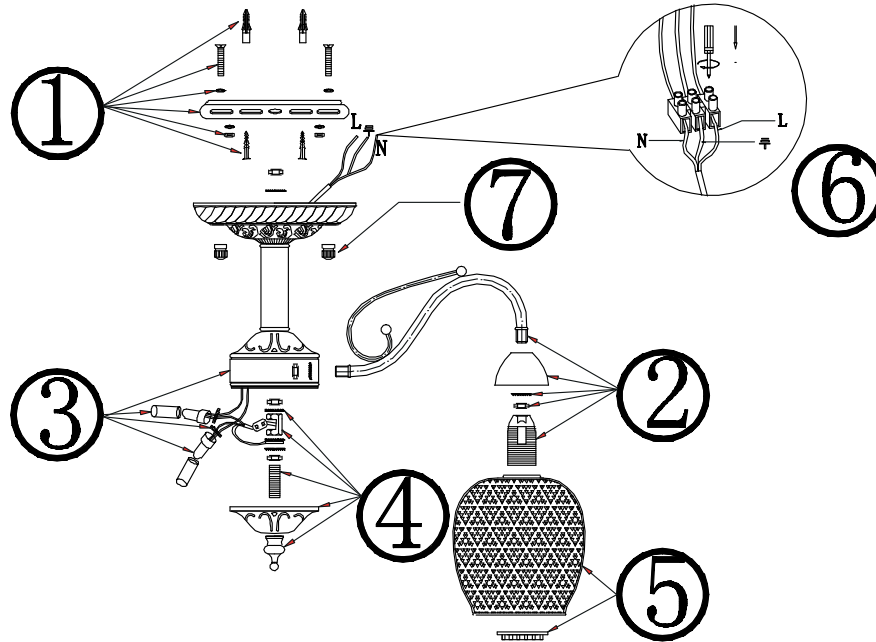

# INSTRUCTION

**MODEL:** FR2751-PL-05-WG  
CHANDELIER

5 x E14 (60W)

FREYA-LIGHT.COM