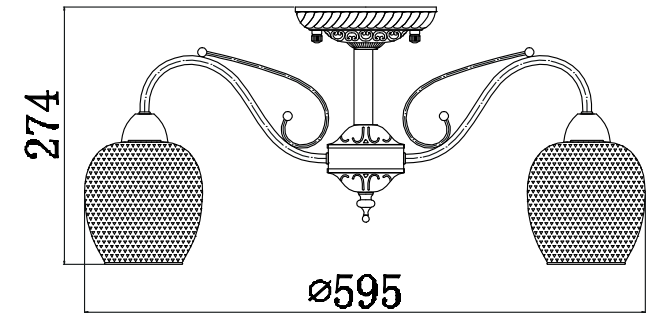

# INSTRUCTION

**MODEL:** FR2751-PL-05-WG  
CHANDELIER

5 x E14 (60W)

FREYA-LIGHT.COM