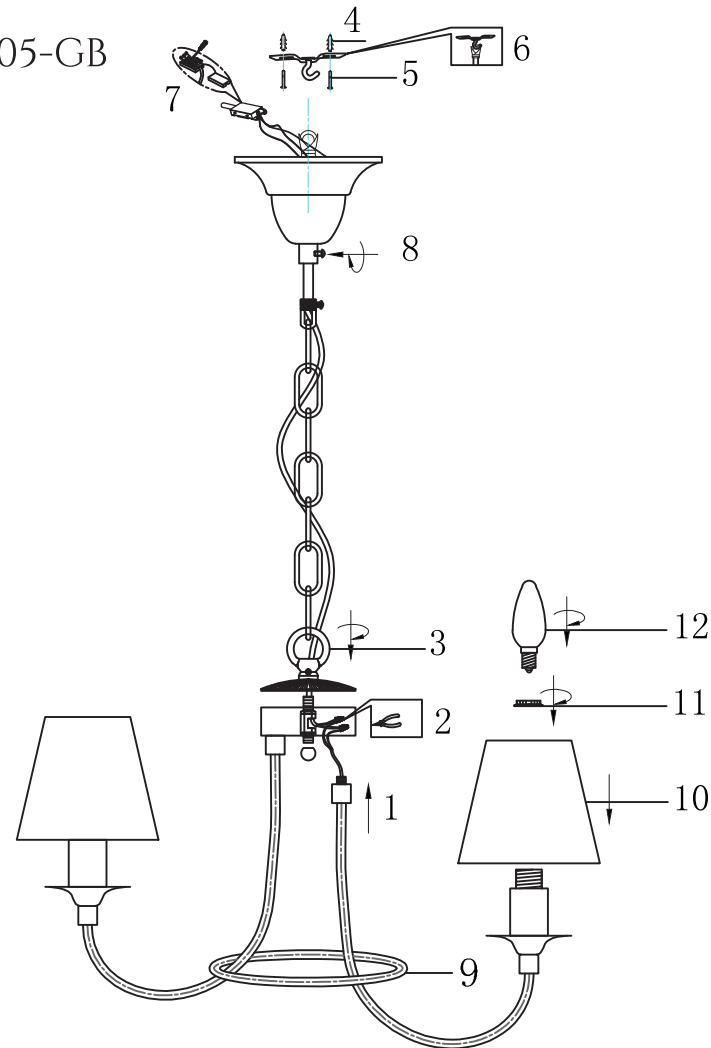

FREYA
TRADITION OF QUALITY

INSTRUCTION

MODEL: FR4402-PL-05-GB
CHANDELIER

5 X E14 (60W)

FREYA-LIGHT.COM