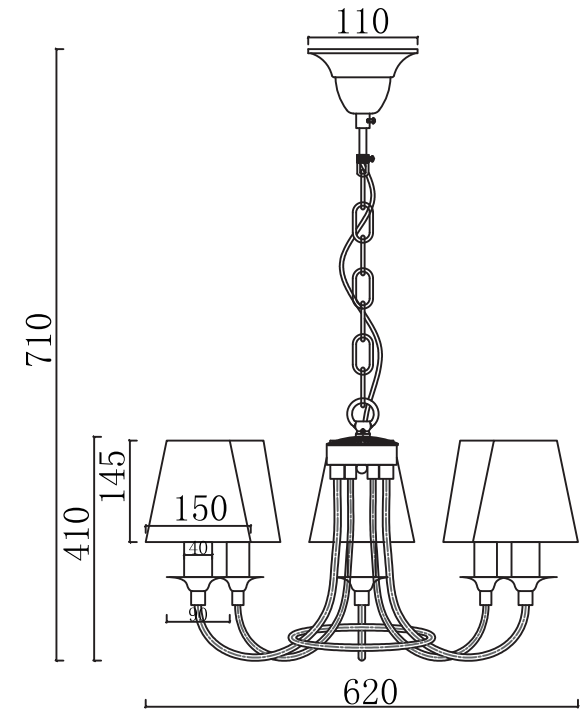

FREYA
TRADITION OF QUALITY

INSTRUCTION

MODEL: FR4402-PL-05-GB
CHANDELIER

5 X E14 (60W)

FREYA-LIGHT.COM