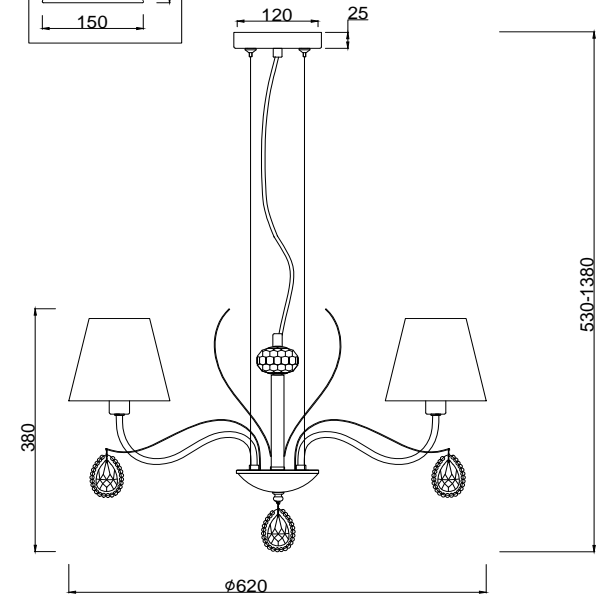

FREYA
TRADITION OF QUALITY

Instruction

FR2015PL-05S

5 x E14 (40W)

Model: FR2015PL-05S

Series: Nicol

Ceiling Lamps