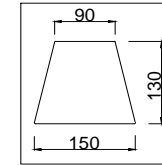

FREYA
TRADITION OF QUALITY

Instruction

FR2015PL-05S

5 x E14 (40W)

Model: FR2015PL-05S

Series: Nicol

Ceiling Lamps