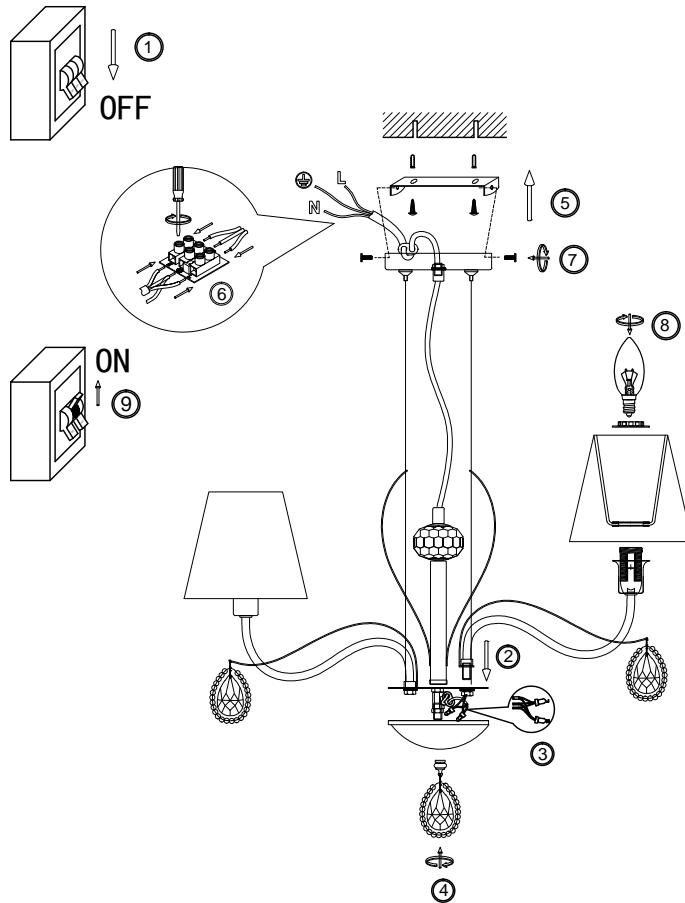

FREYA
TRADITION OF QUALITY

Instruction

FR2015PL-05S

5 x E14 (40W)

Model: FR2015PL-05S

Series: Nicol

Ceiling Lamps