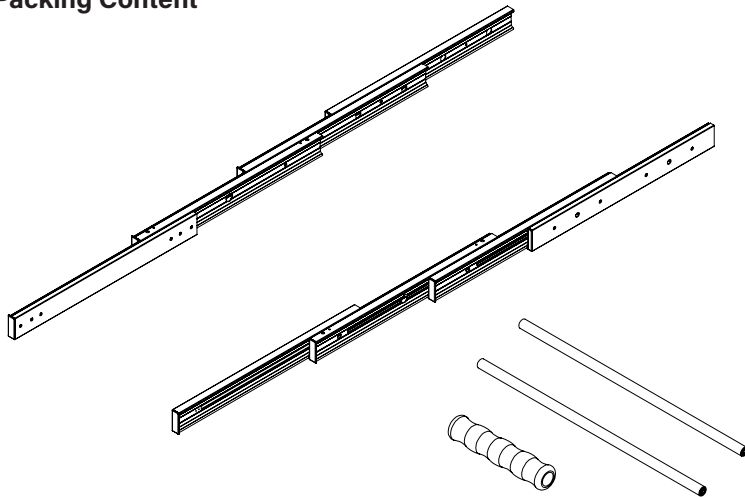

Foldable Table

NEW

Color Options

S-XXXX-W
WHITE

S-XXXX-A
ANTHRACITE

Product Code	W x D x H (mm)	C (mm)	Box	Volume (m³)	Weight (kg.)
S-2140-	564 x 500 x 100	600	1	0,008	3,220
S-2141-	664 x 500 x 100	700	1	0,008	3,280
S-2142-	764 x 500 x 100	800	1	0,008	3,340
S-2143-	864 x 500 x 100	900	1	0,008	3,400

Packing Content

* Packing content is as above, wooden table is not included.