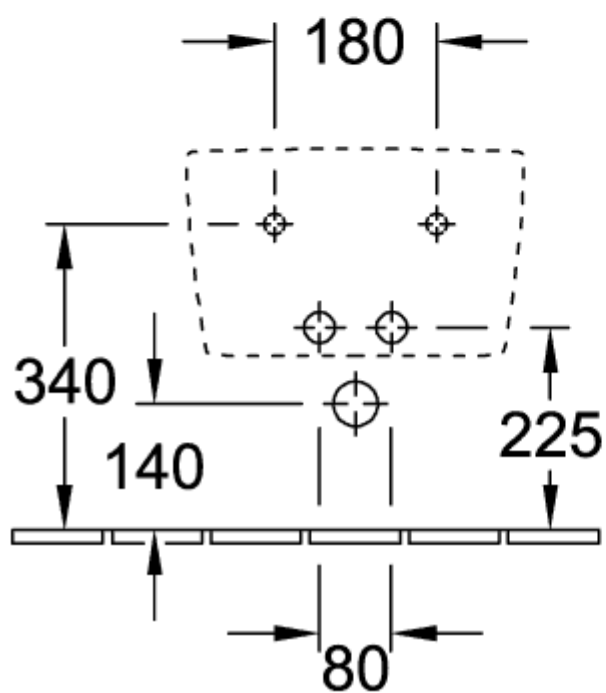

MEMENTO 2.0 BIDET RECTANGLE

PRODUCT INFORMATION

Article title	Villeroy & Boch Memento 2.0 Bidet, wall-mounted, 375 x 560 mm, Ebony CeramicPlus
Article number	443300S5
Assembly / Assembly type	wall-mounted
Scope of delivery	1 x bidet , 1 x fastening set
Depth in mm	560
Width in mm	375
Height in mm	230
Collection	Memento 2.0
Suitable for	1-hole mixer
Wall-mounted - floor-standing	wall-mounted
Material	Sanitary ceramics
surface	matt
Colour name	Ebony CeramicPlus
Shape	Rectangle
Colour designation	Ebony
Antibacterial surface (with AntiBac)	No
Easy surface cleaning (CeramicPlus)	Yes

TECHNICAL DRAWINGS

443300S5

443300S5