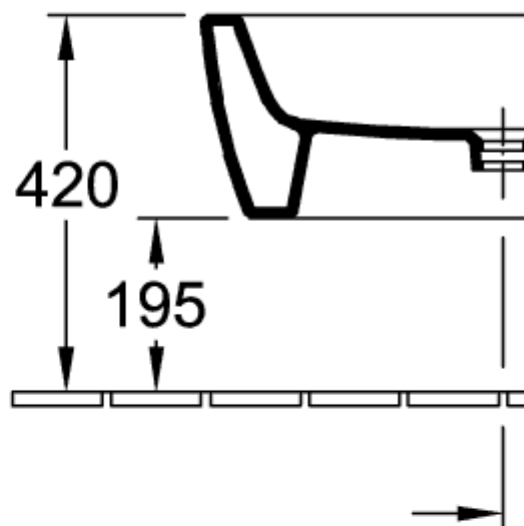

MEMENTO 2.0 BIDET RECTANGLE

PRODUCT INFORMATION

Article title	Villeroy & Boch Memento 2.0 Bidet, wall-mounted, 375 x 560 mm, Ebony CeramicPlus
Article number	443300S5
Assembly / Assembly type	wall-mounted
Scope of delivery	1 x bidet , 1 x fastening set
Depth in mm	560
Width in mm	375
Height in mm	230
Collection	Memento 2.0
Suitable for	1-hole mixer
Wall-mounted - floor-standing	wall-mounted
Material	Sanitary ceramics
surface	matt
Colour name	Ebony CeramicPlus
Shape	Rectangle
Colour designation	Ebony
Antibacterial surface (with AntiBac)	No
Easy surface cleaning (CeramicPlus)	Yes

TECHNICAL DRAWINGS

443300S5

443300S5