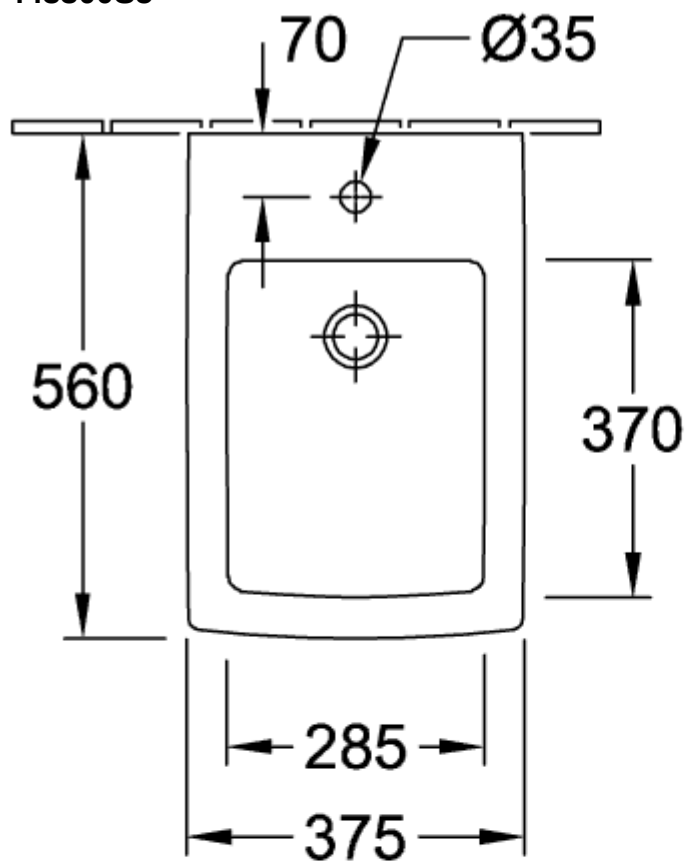

MEMENTO 2.0 BIDET RECTANGLE

PRODUCT INFORMATION

Article title	Villeroy & Boch Memento 2.0 Bidet, wall-mounted, 375 x 560 mm, Ebony CeramicPlus
Article number	443300S5
Assembly / Assembly type	wall-mounted
Scope of delivery	1 x bidet , 1 x fastening set
Depth in mm	560
Width in mm	375
Height in mm	230
Collection	Memento 2.0
Suitable for	1-hole mixer
Wall-mounted - floor-standing	wall-mounted
Material	Sanitary ceramics
surface	matt
Colour name	Ebony CeramicPlus
Shape	Rectangle
Colour designation	Ebony
Antibacterial surface (with AntiBac)	No
Easy surface cleaning (CeramicPlus)	Yes

TECHNICAL DRAWINGS

443300S5

443300S5