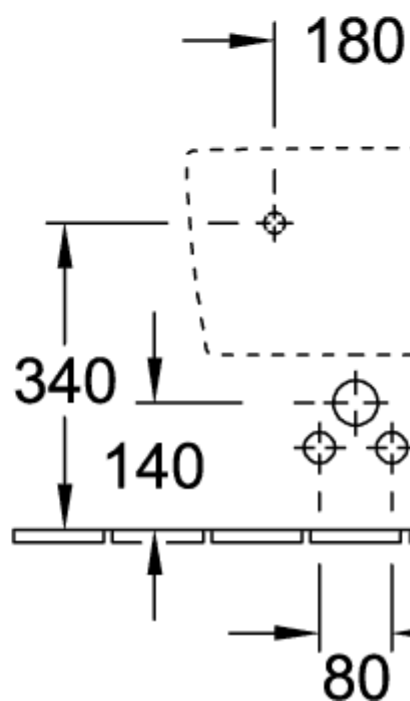

MEMENTO 2.0 BIDET RECTANGLE

PRODUCT INFORMATION

Article title	Villeroy & Boch Memento 2.0 Bidet, wall-mounted, 375 x 560 mm, Ebony CeramicPlus
Article number	443300S5
Assembly / Assembly type	wall-mounted
Scope of delivery	1 x bidet , 1 x fastening set
Depth in mm	560
Width in mm	375
Height in mm	230
Collection	Memento 2.0
Suitable for	1-hole mixer
Wall-mounted - floor-standing	wall-mounted
Material	Sanitary ceramics
surface	matt
Colour name	Ebony CeramicPlus
Shape	Rectangle
Colour designation	Ebony
Antibacterial surface (with AntiBac)	No
Easy surface cleaning (CeramicPlus)	Yes

TECHNICAL DRAWINGS

443300S5

443300S5