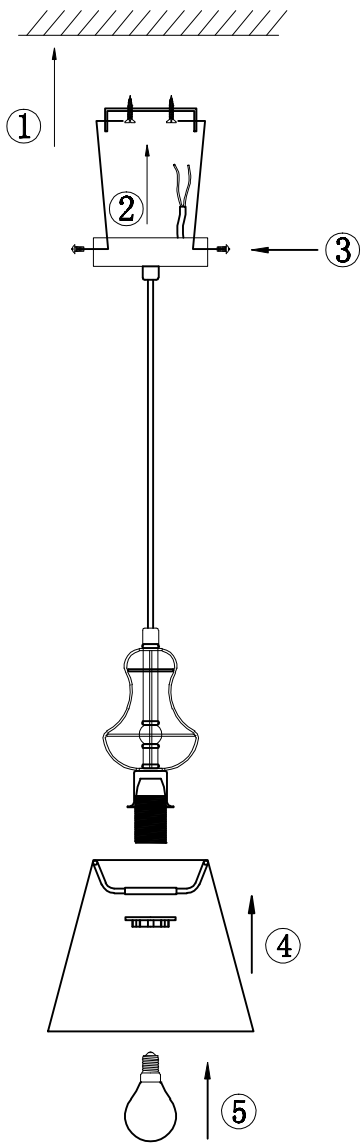

# Instruction

Collection: Elegant  
Series: Frame  
Model: ARM709-PL-01-W  
Suspended

1 x E14 (40w)

**MAYTONI**  
DECORATIVE LIGHTING

[www.maytoni.de](http://www.maytoni.de)