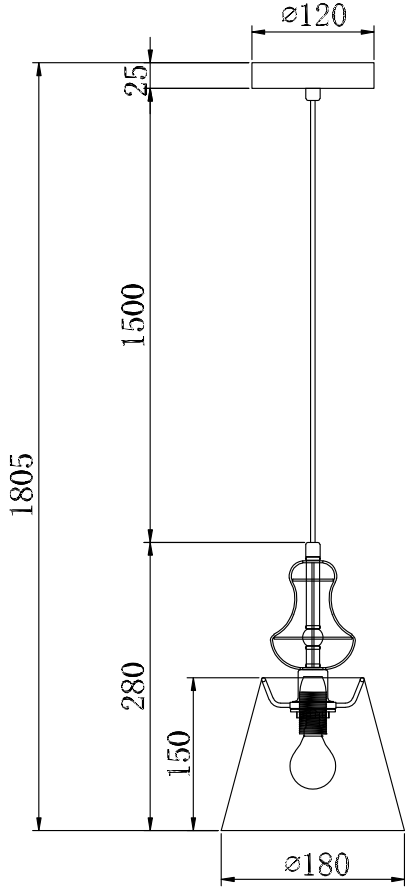

# Instruction

Collection: Elegant  
Series: Frame  
Model: ARM709-PL-01-W  
Suspended

1 x E14 (40w)

**MAYTONI**  
DECORATIVE LIGHTING

[www.maytoni.de](http://www.maytoni.de)