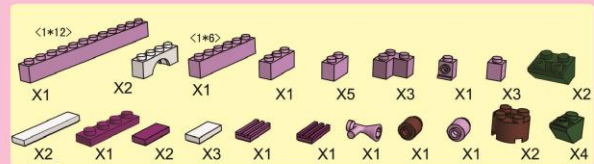

Fairyland

NO.24901

6+ AGES
FAIRY LAND

Fairyland

WARNING:
CHOKING HAZARD - small parts.
Not for children under 3 years.

CE, Recycle, and other safety symbols.

1

2