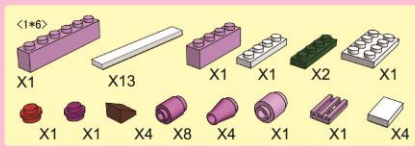

Fairyland

NO.24901

6+ AGES
FAIRY LAND

Fairyland

WARNING:
CHOKING HAZARD - small parts.
Not for children under 3 years.

CE, Recycle, and other safety symbols.

1

2