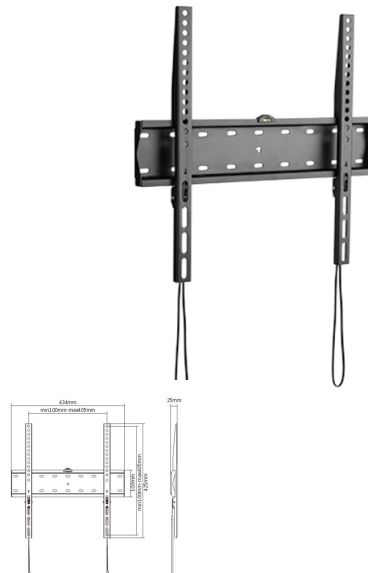

WM-55F-02

TV wall mount (fixed), 32"-55" (40 kg)

- Position your screen perfectly
- Lightweight and flat design

Особенности

- Heavy duty steel LCD screen wall mount
- Supports most 32" 55" LCD TV's
- VESA compatible, max. 400 mm x 400 mm
- Distance to the wall: 25 mm
- Practical integrated bubble level for perfect alignment
- Includes all necessary installation materials

Спецификация

Material: steel
Surface finish: powder coating
Color: fine texture black
Fit screen size: 32" 55"
Vesa compatible: 200x200, 400x200, 300x300, 400x400 mm
Weight capacity: 40 kg
Profile: 25 mm
Tilt range: no
Swivel range: no
Screen level: no